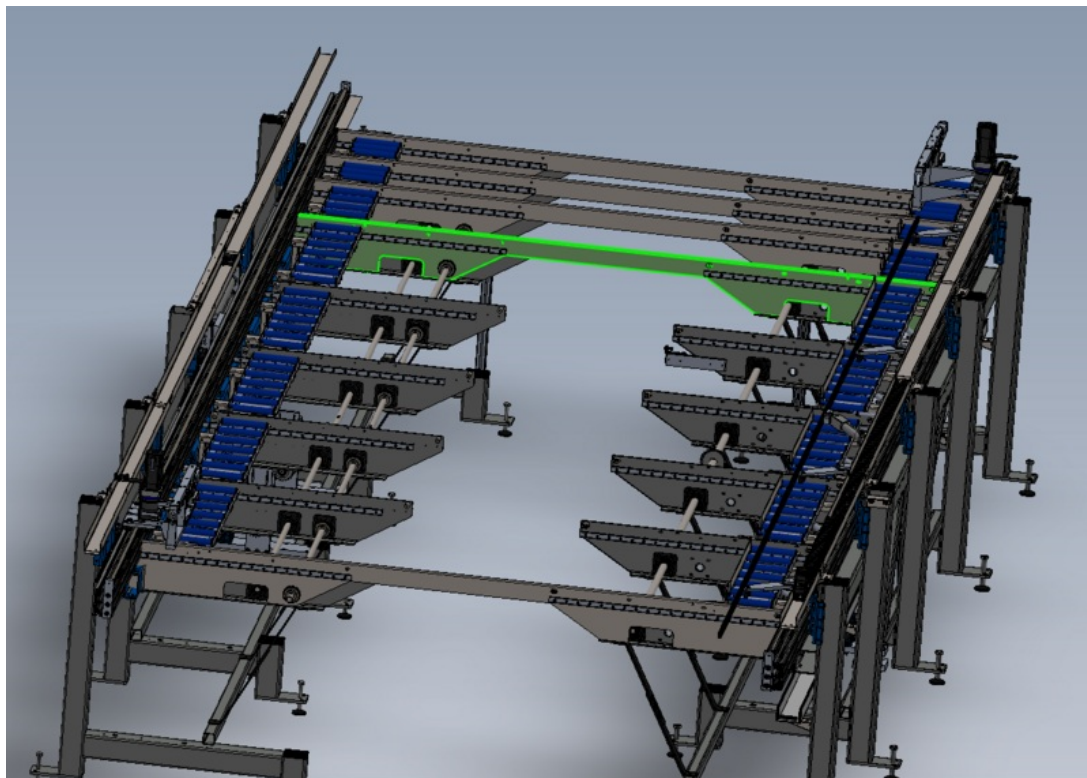

# Fichier:R0015291 Install Transfer Beams To Module C and E Screenshot 2023-10-30 144053.png



R0015291\_Install\_Transfer\_Beams\_To\_Module\_C\_and\_E\_Screenshot\_2023-10-30\_144053

## File history

Click on a date/time to view the file as it appeared at that time.

	Date/Time	Thumbnail	Dimensions	User	Comment
current	16:41, 30 October 2023		1,149 × 817 (339 KB)	Gareth Green (talk   contribs)	R0015291_Install_Transfer_Beams_To_Module_C_and_E_Screenshot_2023-10-30_144053

Horizontal resolution	37.79 dpc
Vertical resolution	37.79 dpc