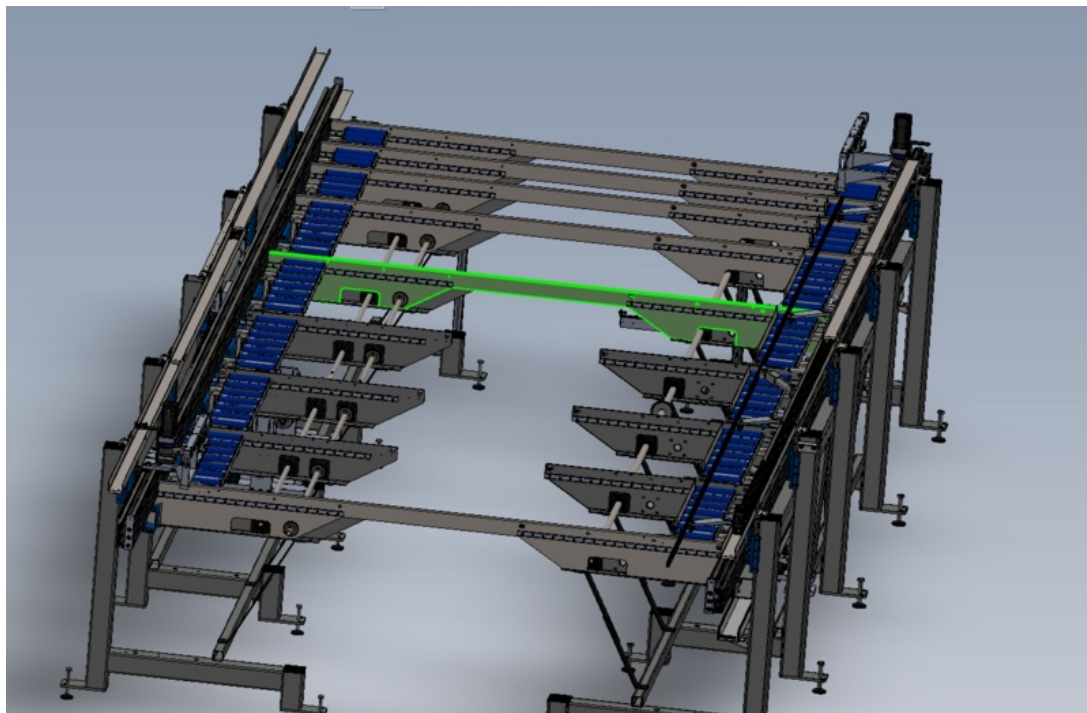

Fichier:R0015291 Install Transfer Beams To Module C and E Screenshot 2023-10-30 144042.png



R0015291_Install_Transfer_Beams_To_Module_C_and_E_Screenshot_2023-10-30_144042

File history

Click on a date/time to view the file as it appeared at that time.

	Date/Time	Thumbnail	Dimensions	User	Comment
current	16:41, 30 October 2023		1,305 × 852 (367 KB)	Gareth Green (talk contribs)	R0015291_Install_Transfer_Beams_To_Module_C_and_E_Screenshot_2023-10-30_144042

You cannot overwrite this file.

File usage

The following page links to this file:

R0015291 Install Transfer Beams To Module C and E

Metadata

This file contains additional information, probably added from the digital camera or scanner used to create or digitize it. If the file has been modified from its original state, some details may not fully reflect the modified file.

Horizontal resolution	37.79 dpc
Vertical resolution	37.79 dpc