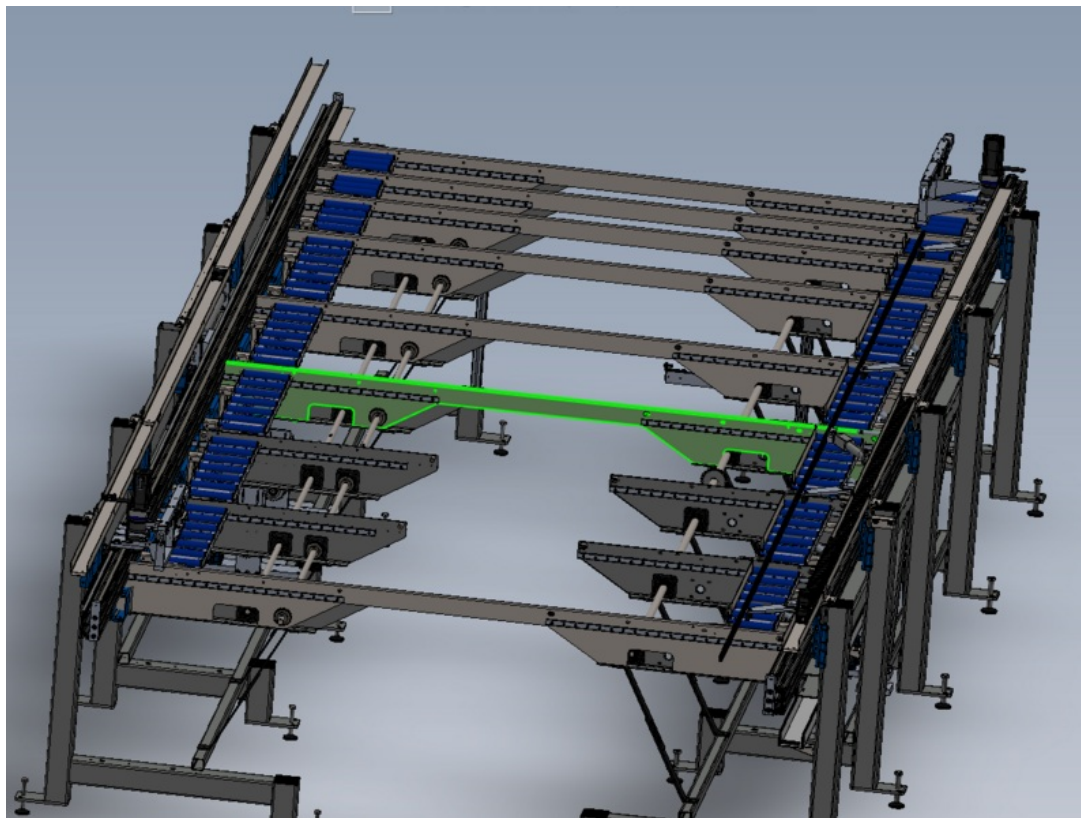

Fichier:R0015291 Install Transfer Beams To Module C and E Screenshot 2023-10-30 144029.png



R0015291_Install_Transfer_Beams_To_Module_C_and_E_Screenshot_2023-10-30_144029

File history

Click on a date/time to view the file as it appeared at that time.

	Date/Time	Thumbnail	Dimensions	User	Comment
current	16:41, 30 October 2023		1,118 × 842 (339 KB)	Gareth Green (talk contribs)	R0015291_Install_Transfer_Beams_To_Module_C_and_E_Screenshot_2023-10-30_144029

You cannot overwrite this file.

File usage

The following page links to this file:

R0015291 Install Transfer Beams To Module C and E

Metadata

This file contains additional information, probably added from the digital camera or scanner used to create or digitize it. If the file has been modified from its original state, some details may not fully reflect the modified file.

Horizontal resolution	37.79 dpc
Vertical resolution	37.79 dpc