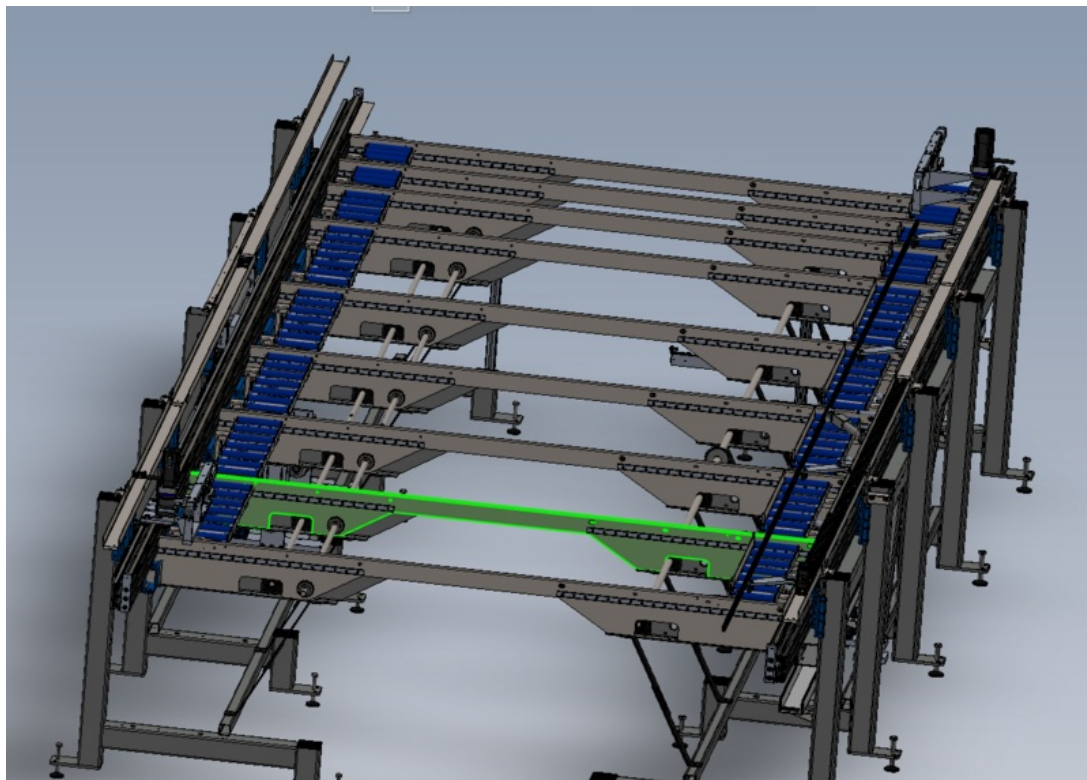

Fichier:R0015291 Install Transfer Beams To Module C and E Screenshot 2023-10-30 144004.png



R0015291_Install_Transfer_Beams_To_Module_C_and_E_Screenshot_2023-10-30_144004

File history

Click on a date/time to view the file as it appeared at that time.

	Date/Time	Thumbnail	Dimensions	User	Comment
current	16:41, 30 October 2023		1,176 × 839 (349 KB)	Gareth Green (talk contribs)	R0015291_Install_Transfer_Beams_To_Module_C_and_E_Screenshot_2023-10-30_144004

You cannot overwrite this file.

File usage

The following page links to this file:

R0015291 Install Transfer Beams To Module C and E

Metadata

This file contains additional information, probably added from the digital camera or scanner used to create or digitize it. If the file has been modified from its original state, some details may not fully reflect the modified file.

Horizontal resolution	37.79 dpc
Vertical resolution	37.79 dpc