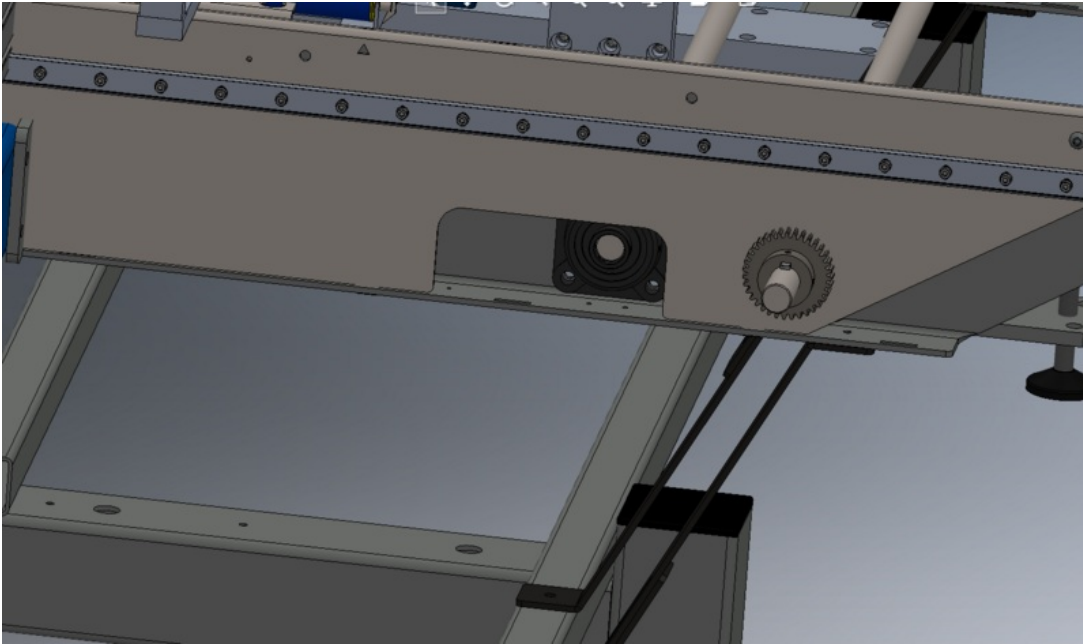

Fichier:R0015291 Install Transfer Beams To Module C and E Screenshot 2023-10-30 143146.png



R0015291_Install_Transfer_Beams_To_Module_C_and_E_Screenshot_2023-10-30_143146

File history

Click on a date/time to view the file as it appeared at that time.

	Date/Time	Thumbnail	Dimensions	User	Comment
current	16:31, 30 October 2023		1,428 × 840 (177 KB)	Gareth Green (talk contribs)	R0015291_Install_Transfer_Beams_To_Module_C_and_E_Screenshot_2023-10-30_143146

You cannot overwrite this file.

File usage

The following page links to this file:

R0015291 Install Transfer Beams To Module C and E

Metadata

This file contains additional information, probably added from the digital camera or scanner used to create or digitize it. If the file has been modified from its original state, some details may not fully reflect the modified file.

Horizontal resolution	37.79 dpc
Vertical resolution	37.79 dpc