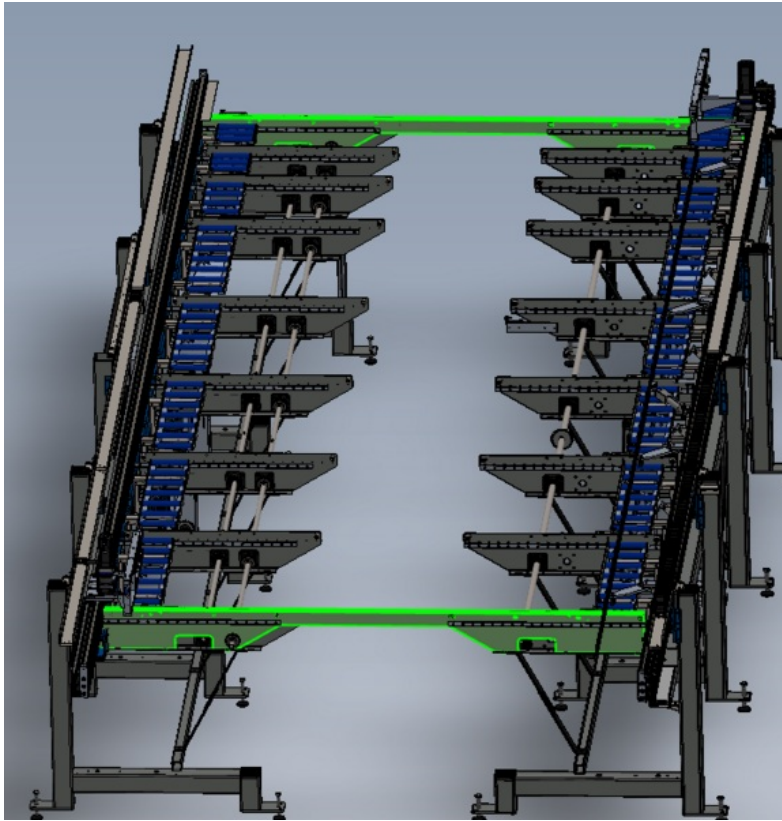

Fichier:R0015291 Install Transfer Beams To Module C and E Screenshot 2023-10-30 143105.png



R0015291_Install_Transfer_Beams_To_Module_C_and_E_Screenshot_2023-10-30_143105

File history

Click on a date/time to view the file as it appeared at that time.

	Date/Time	Thumbnail	Dimensions	User	Comment
current	16:31, 30 October 2023		678 × 707 (195 KB)	Gareth Green (talk contribs)	R0015291_Install_Transfer_Beams_To_Module_C_and_E_Screenshot_2023-10-30_143105

You cannot overwrite this file.

File usage

The following page links to this file:

R0015291 Install Transfer Beams To Module C and E

Metadata

This file contains additional information, probably added from the digital camera or scanner used to create or digitize it. If the file has been modified from its original state, some details may not fully reflect the modified file.

Horizontal resolution	37.79 dpc
Vertical resolution	37.79 dpc