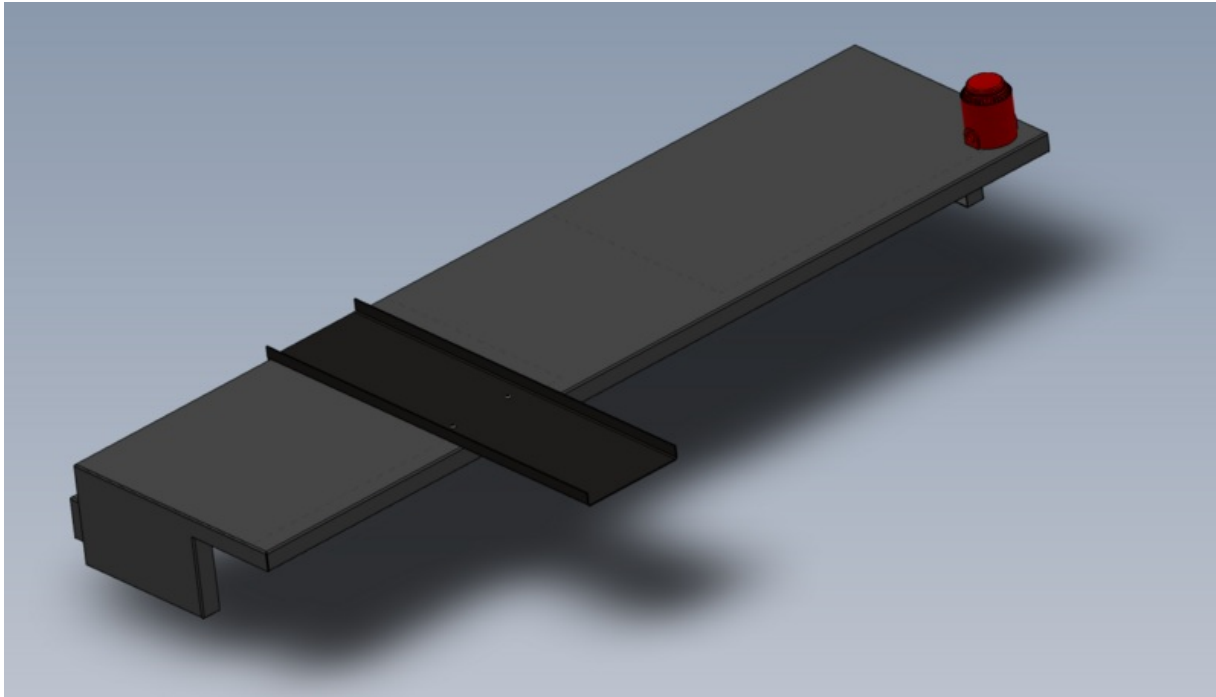

Fichier:R0015290 Bench Assemble Top guard Screenshot 2023-08-31 074435.png



R0015290_Bench_Assemble_Top_guard_Screenshot_2023-08-31_074435

File history

Click on a date/time to view the file as it appeared at that time.

	Date/Time	Thumbnail	Dimensions	User	Comment
current	08:45, 31 August 2023		1,317 × 751 (158 KB)	Gareth Green (talk contribs)	R0015290_Bench_Assemble_Top_guard_Screenshot_2023-08-31_074435

You cannot overwrite this file.

File usage

The following page links to this file:

R0015290 Bench Assemble Top guard

Metadata

This file contains additional information, probably added from the digital camera or scanner used to create or digitize it. If the file has been modified from its original state, some details may not fully reflect the modified file.

Horizontal resolution	37.79 dpc
Vertical resolution	37.79 dpc