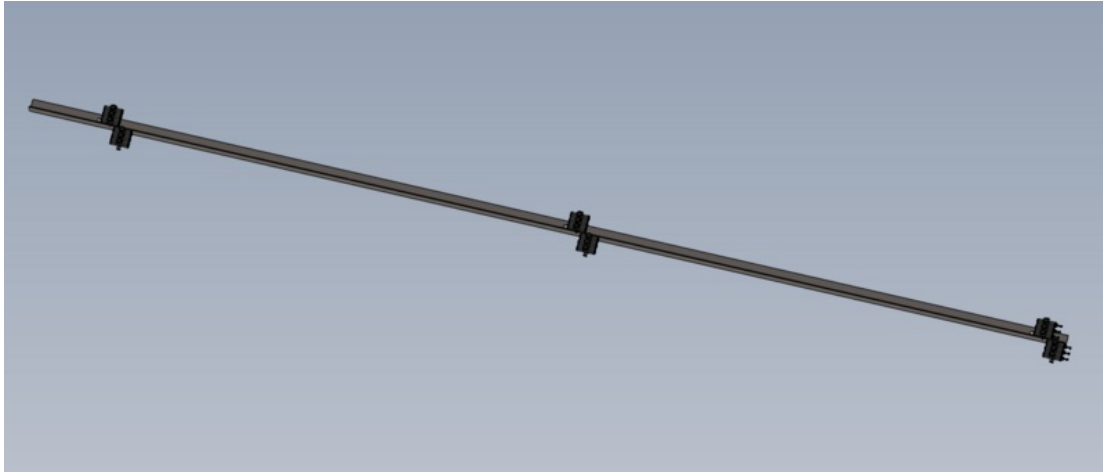

Fichier:R0015289 Bench Assemble Pipe Connection Rail Screenshot 2023-11-16 121116.png



R0015289_Bench_Assemble_Pipe_Connection_Rail_Screenshot_2023-11-16_121116

File history

Click on a date/time to view the file as it appeared at that time.

	Date/Time	Thumbnail	Dimensions	User	Comment
current	14:11, 16 November 2023		1,307 × 555 (17 KB)	Gareth Green (talk contribs)	R0015289_Bench_Assemble_Pipe_Connection_Rail_Screenshot_2023-11-16_121116

You cannot overwrite this file.

File usage

The following page links to this file:

R0015289 Bench Assemble Pipe Connection Rail

Metadata

This file contains additional information, probably added from the digital camera or scanner used to create or digitize it. If the file has been modified from its original state, some details may not fully reflect the modified file.

Horizontal resolution	37.79 dpc
Vertical resolution	37.79 dpc