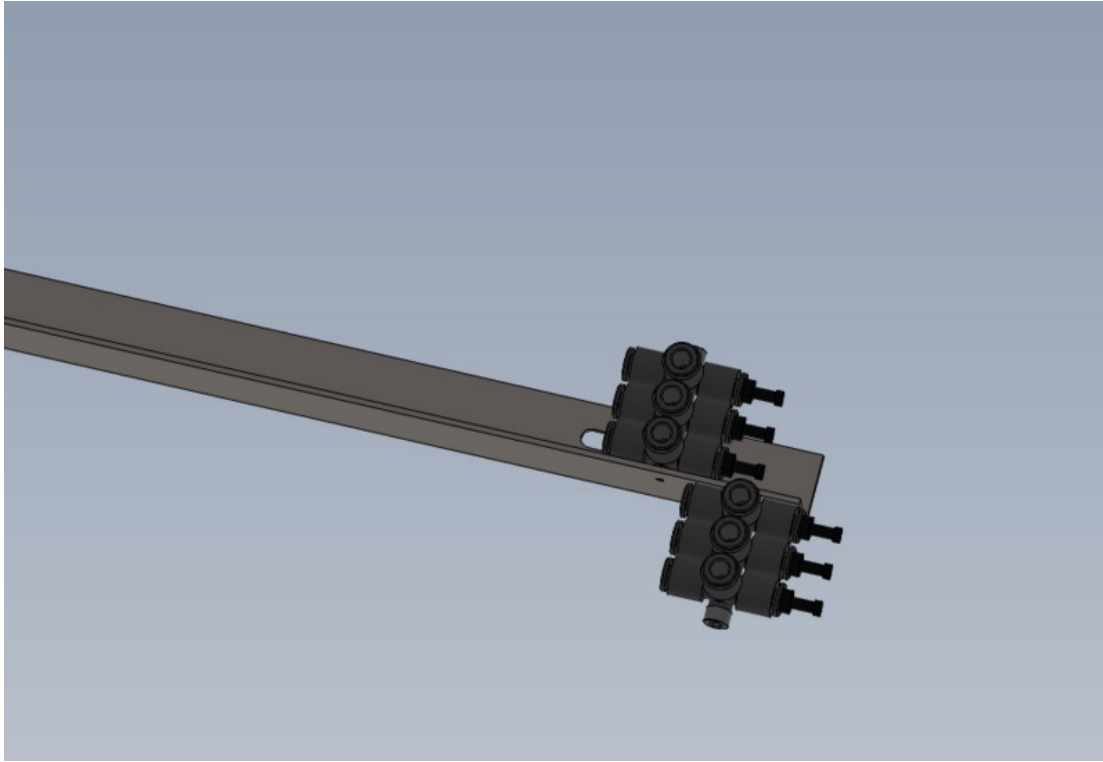

# Fichier:R0015289 Bench Assemble Pipe Connection Rail Screenshot 2023-11-16 121110.png



R0015289\_Bench\_Assemble\_Pipe\_Connection\_Rail\_Screenshot\_2023-11-16\_121110

## File history

Click on a date/time to view the file as it appeared at that time.

	Date/Time	Thumbnail	Dimensions	User	Comment
current	<a href="#">14:11, 16 November 2023</a>		916 × 629 (33 KB)	Gareth Green (talk   contribs)	R0015289_Bench_Assemble_Pipe_Connection_Rail_Screenshot_2023-11-16_121110

## File usage

The following page links to this file:

R0015289 Bench Assemble Pipe Connection Rail

Horizontal resolution	37.79 dpc
Vertical resolution	37.79 dpc