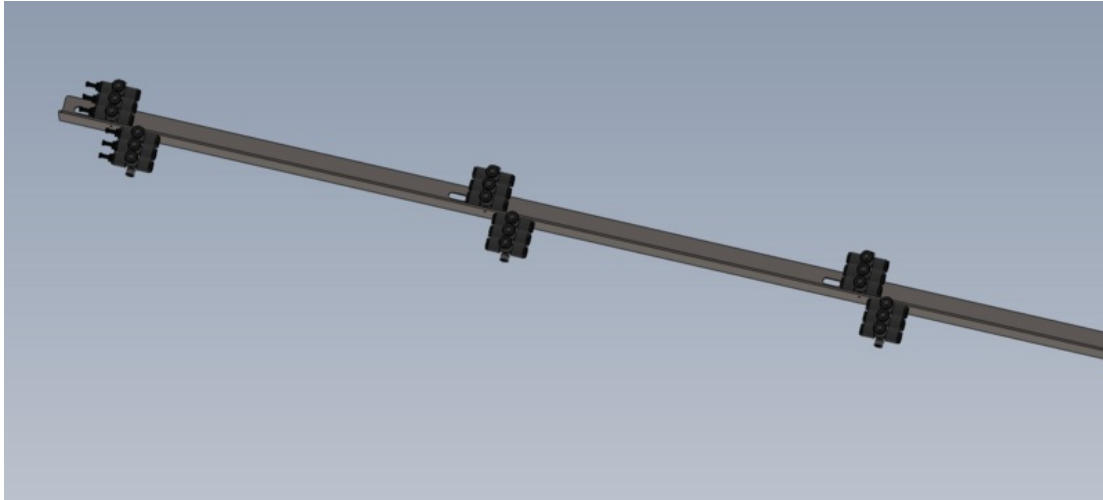

# Fichier:R0015289 Bench Assemble Pipe Connection Rail Screenshot 2023-11-16 120846.png



R0015289\_Bench\_Assemble\_Pipe\_Connection\_Rail\_Screenshot\_2023-11-16\_120846

## File history

Click on a date/time to view the file as it appeared at that time.

	Date/Time	Thumbnail	Dimensions	User	Comment
current	14:09, 16 November 2023		1,551 × 697 (46 KB)	Gareth Green (talk   contribs)	R0015289_Bench_Assemble_Pipe_Connection_Rail_Screenshot_2023-11-16_120846

## File usage

The following page links to this file:

R0015289 Bench Assemble Pipe Connection Rail

Horizontal resolution	37.79 dpc
Vertical resolution	37.79 dpc