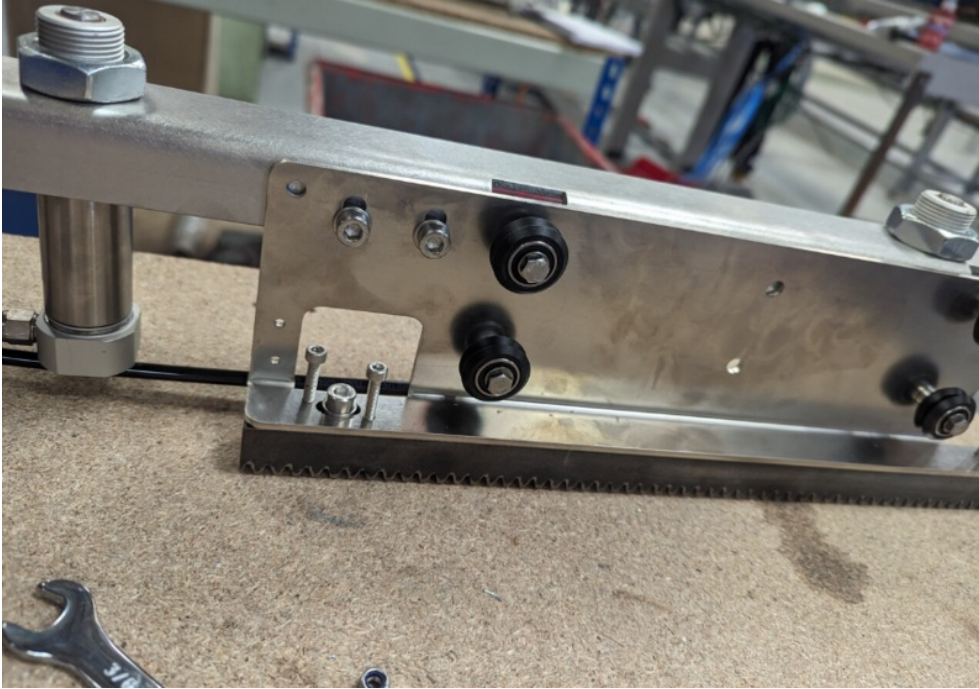

Fichier:R0015288 Bench Assemble Transfer slider units and Cylinder Rails Screenshot 2023-09-21 095202.png



R0015288_Bench_Assemble_Transfer_slider_units_and_Cylinder_Rails_Screenshot_2023-09-21_095202

File history

Click on a date/time to view the file as it appeared at that time.

	Date/Time	Thumbnail	Dimensions	User	Comment
current	10:53, 21 September 2023		866 × 603 (882 KB)	Gareth Green (talk contribs)	R0015288_Bench_Assemble_Transfer_slider_units_and_Cylinder_Rails_Screenshot_2023-09-21_095202