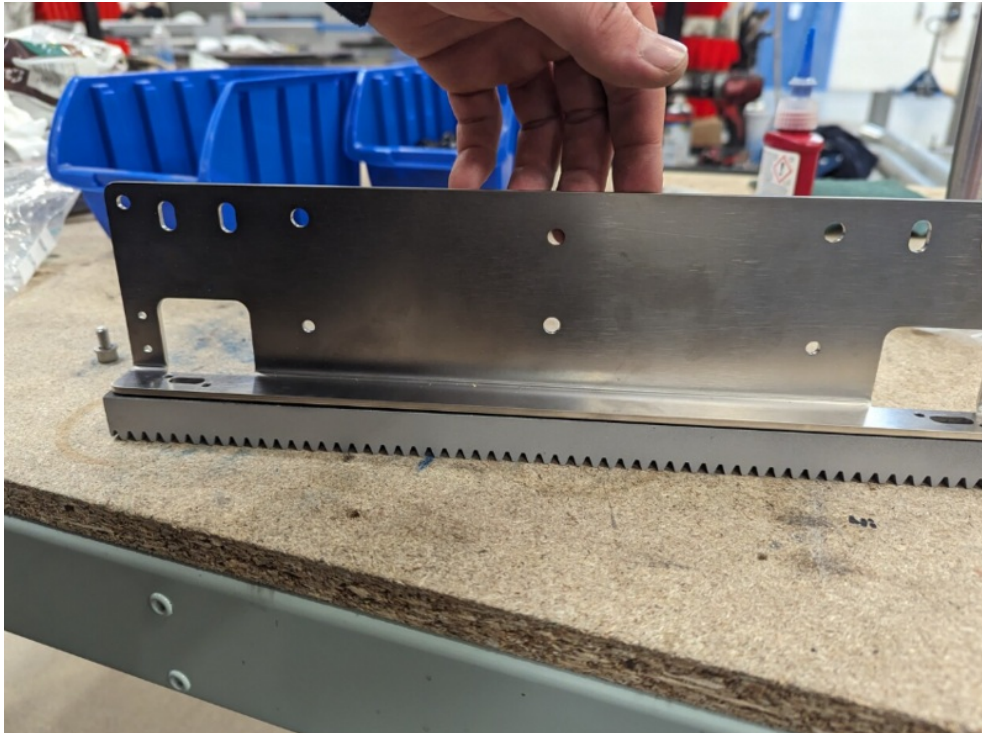

Fichier:R0015288 Bench Assemble Transfer slider units and Cylinder Rails Screenshot 2023-09-21 091621.png



R0015288_Bench_Assemble_Transfer_slider_units_and_Cylinder_Rails_Screenshot_2023-09-21_091621

File history

Click on a date/time to view the file as it appeared at that time.

	Date/Time	Thumbnail	Dimensions	User	Comment
current	10:16, 21 September 2023		851 × 633 (869 KB)	Gareth Green (talk contribs)	R0015288_Bench_Assemble_Transfer_slider_units_and_Cylinder_Rails_Screenshot_2023-09-21_091621

You cannot overwrite this file.

File usage

The following page links to this file:

R0015288 Bench Assemble Transfer slider units and Cylinder Rails

Metadata

This file contains additional information, probably added from the digital camera or scanner used to create or digitize it. If the file has been modified from its original state, some details may not fully reflect the modified file.