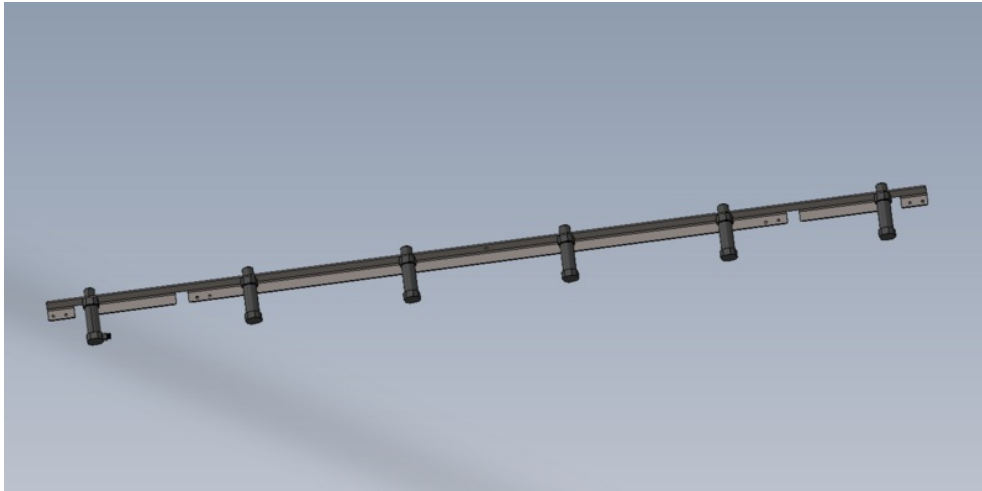

Fichier:R0015288 Bench Assemble Transfer slider units and Cylinder Rails Screenshot 2023-09-20 150044.png



R0015288_Bench_Assemble_Transfer_slider_units_and_Cylinder_Rails_Screenshot_2023-09-20_150044

File history

Click on a date/time to view the file as it appeared at that time.

	Date/Time	Thumbnail	Dimensions	User	Comment
current	16:01, 20 September 2023		1,366 × 677 (63 KB)	Gareth Green (talk contribs)	R0015288_Bench_Assemble_Transfer_slider_units_and_Cylinder_Rails_Screenshot_2023-09-20_150044

You cannot overwrite this file.

File usage

The following page links to this file:

R0015288 Bench Assemble Transfer slider units and Cylinder Rails

Metadata

This file contains additional information, probably added from the digital camera or scanner used to create or digitize it. If the file has been modified from its original state, some details may not fully reflect the modified file.

Horizontal resolution	37.79 dpc
Vertical resolution	37.79 dpc