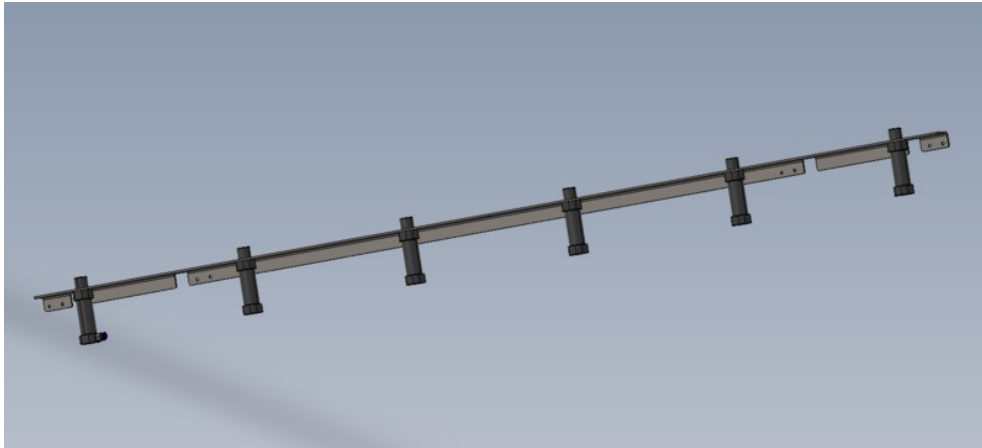

Fichier:R0015288 Bench Assemble Transfer slider units and Cylinder Rails Screenshot 2023-09-20 142927.png



R0015288_Bench_Assemble_Transfer_slider_units_and_Cylinder_Rails_Screenshot_2023-09-20_142927

File history

Click on a date/time to view the file as it appeared at that time.

	Date/Time	Thumbnail	Dimensions	User	Comment
current	15:30, 20 September 2023		1,431 × 648 (58 KB)	Gareth Green (talk contribs)	R0015288_Bench_Assemble_Transfer_slider_units_and_Cylinder_Rails_Screenshot_2023-09-20_142927

You cannot overwrite this file.

File usage

The following page links to this file:

R0015288 Bench Assemble Transfer slider units and Cylinder Rails

Metadata

This file contains additional information, probably added from the digital camera or scanner used to create or digitize it. If the file has been modified from its original state, some details may not fully reflect the modified file.

Horizontal resolution	37.79 dpc
Vertical resolution	37.79 dpc