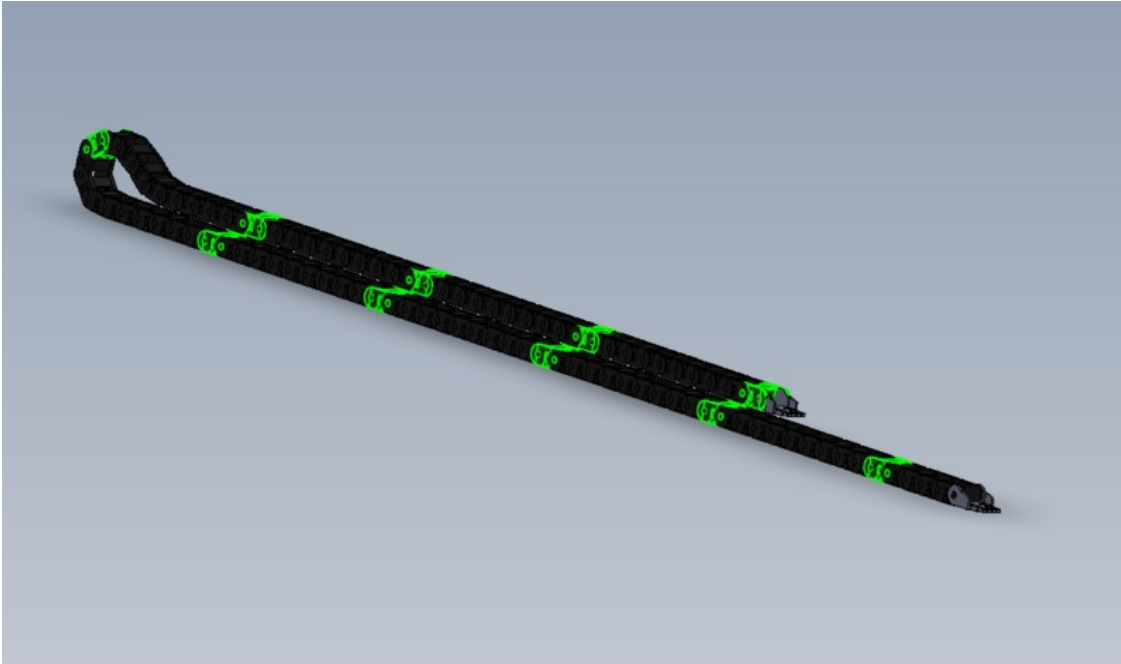

# Fichier:R0015286B Bench Assemble X axis Energy Chain Screenshot 2023-08-18 111035.png



R0015286B\_Bench\_Assemble\_X\_axis\_Energy\_Chain\_Screenshot\_2023-08-18\_111035

## File history

Click on a date/time to view the file as it appeared at that time.

	Date/Time	Thumbnail	Dimensions	User	Comment
current	11:11, 18 August 2023		1,152 × 677 (64 KB)	Gareth Green (talk   contribs)	R0015286B_Bench_Assemble_X_axis_Energy_Chain_Screenshot_2023-08-18_111035

## File usage

The following page links to this file:

R0015286B Bench Assemble X axis Energy Chain

Horizontal resolution	37.79 dpc
Vertical resolution	37.79 dpc