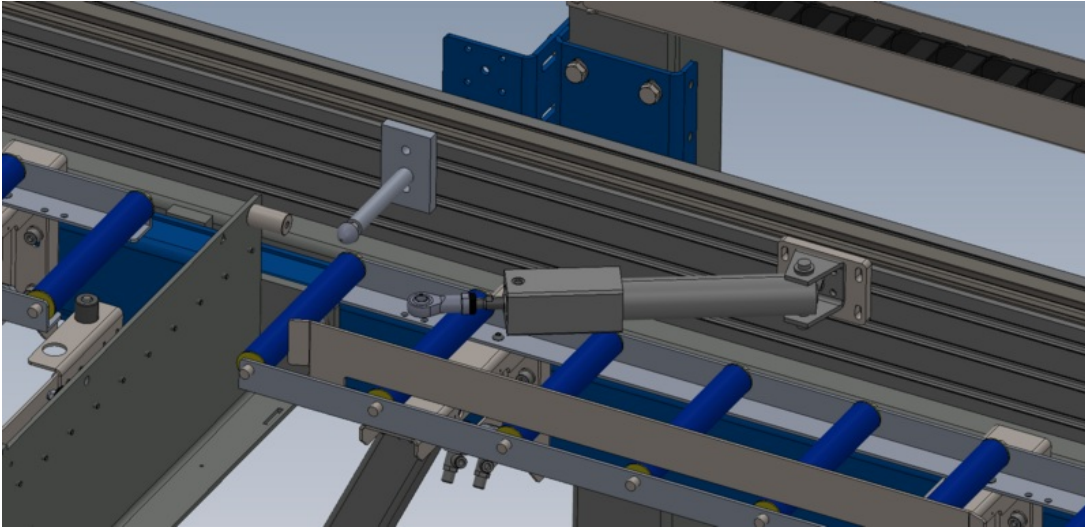

# Fichier:R0015278 Mount Completed Assemblies Section two Screenshot 2023-10-11 080931.png

