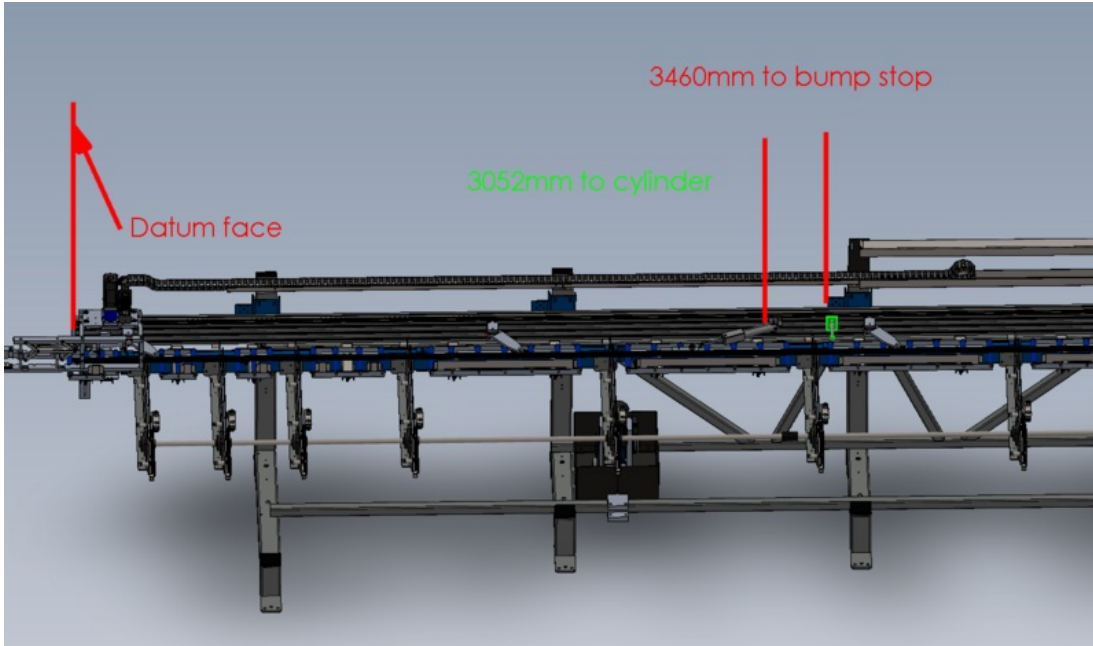

Fichier:R0015278 Mount Completed Assemblies Section two Screenshot 2023-08-17 162609.png



Horizontal resolution	37.79 dpc
Vertical resolution	37.79 dpc