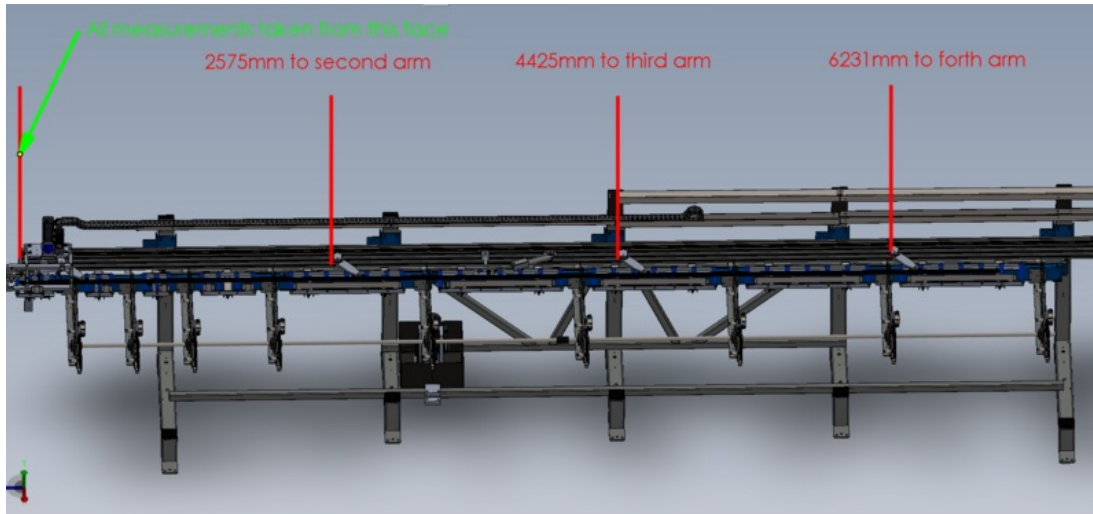

Fichier:R0015278 Mount Completed Assemblies Section two Screenshot 2023-08-17 162102.png



| | |
|-----------------------|-----------|
| Horizontal resolution | 37.79 dpc |
| Vertical resolution | 37.79 dpc |