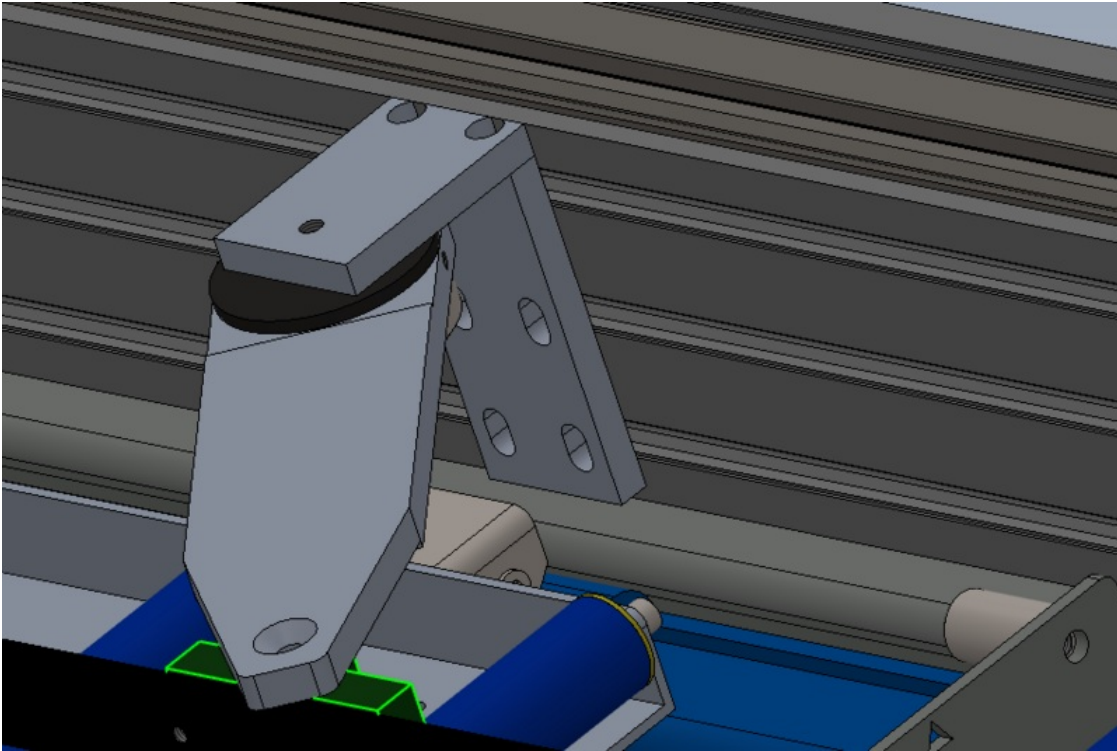

Fichier:R0015278 Mount Completed Assemblies Section two Screenshot 2023-07-17 091850.png



R0015278_Mount_Completed_Assemblies_Section_two_Screenshot_2023-07-17_091850

Horizontal resolution	37.79 dpc
Vertical resolution	37.79 dpc