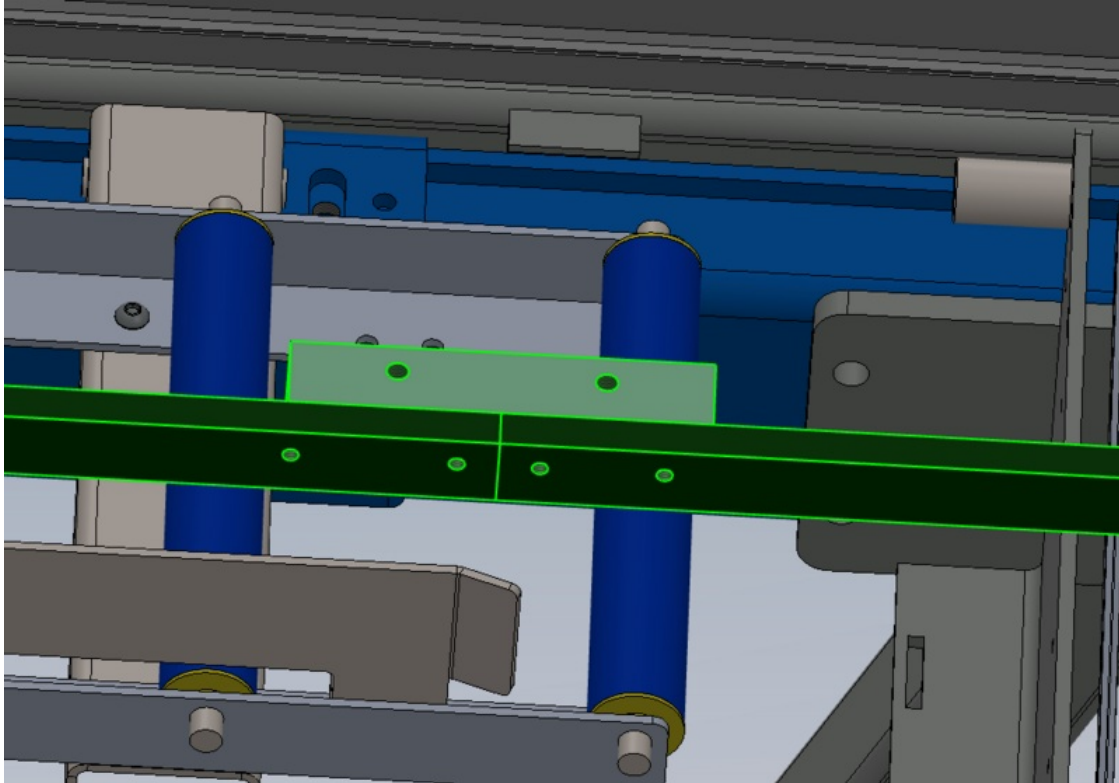

Fichier:R0015278 Mount Completed Assemblies Section two Screenshot 2023-07-17 083336.png



R0015278_Mount_Completed_Assemblies_Section_two_Screenshot_2023-07-17_083336

File history

Click on a date/time to view the file as it appeared at that time.

	Date/Time	Thumbnail	Dimensions	User	Comment
current	09:38, 17 July 2023		979 × 684 (77 KB)	Gareth Green (talk contribs)	R0015278_Mount_Completed_Assemblies_Section_two_Screenshot_2023-07-17_083336

You cannot overwrite this file.

File usage

There are no pages that link to this file.

Metadata

This file contains additional information, probably added from the digital camera or scanner used to create or digitize it. If the file has been modified from its original state, some details may not fully reflect the modified file.

Horizontal resolution	37.79 dpc
Vertical resolution	37.79 dpc