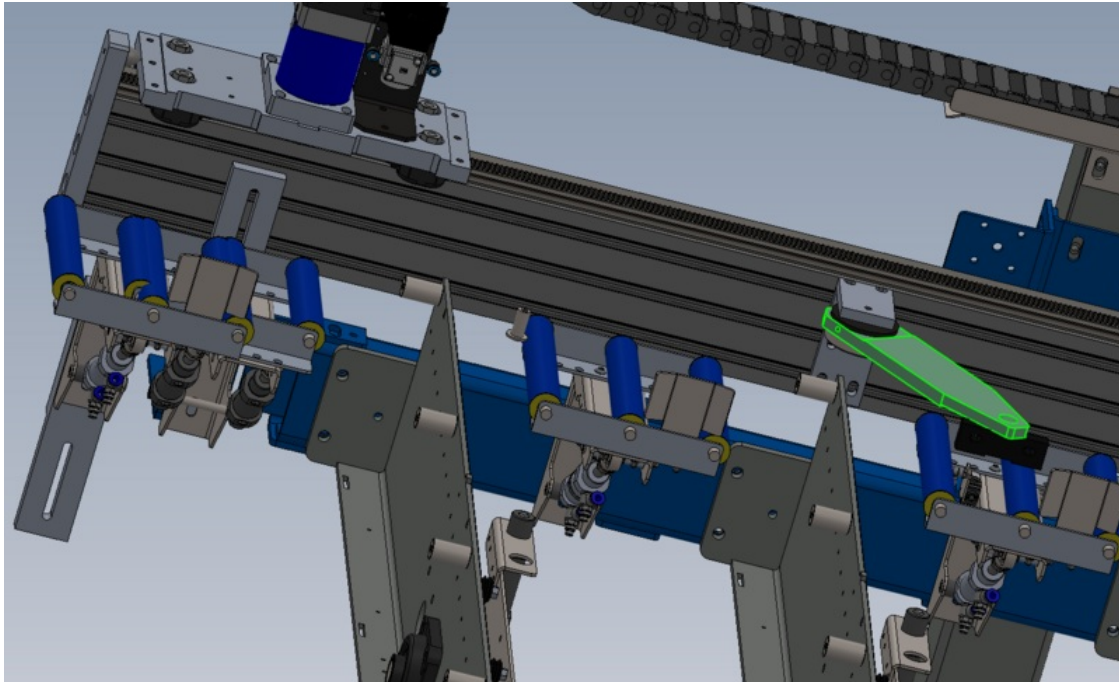

Fichier:R0015278 Mount Completed Assemblies Section two Screenshot 2023-07-17 080939.png



R0015278_Mount_Completed_Assemblies_Section_two_Screenshot_2023-07-17_080939

File history

Click on a date/time to view the file as it appeared at that time.

	Date/Time	Thumbnail	Dimensions	User	Comment
current	09:09, 17 July 2023		1,392 × 847 (237 KB)	Gareth Green (talk contribs)	R0015278_Mount_Completed_Assemblies_Section_two_Screenshot_2023-07-17_080939

Horizontal resolution	37.79 dpc
Vertical resolution	37.79 dpc