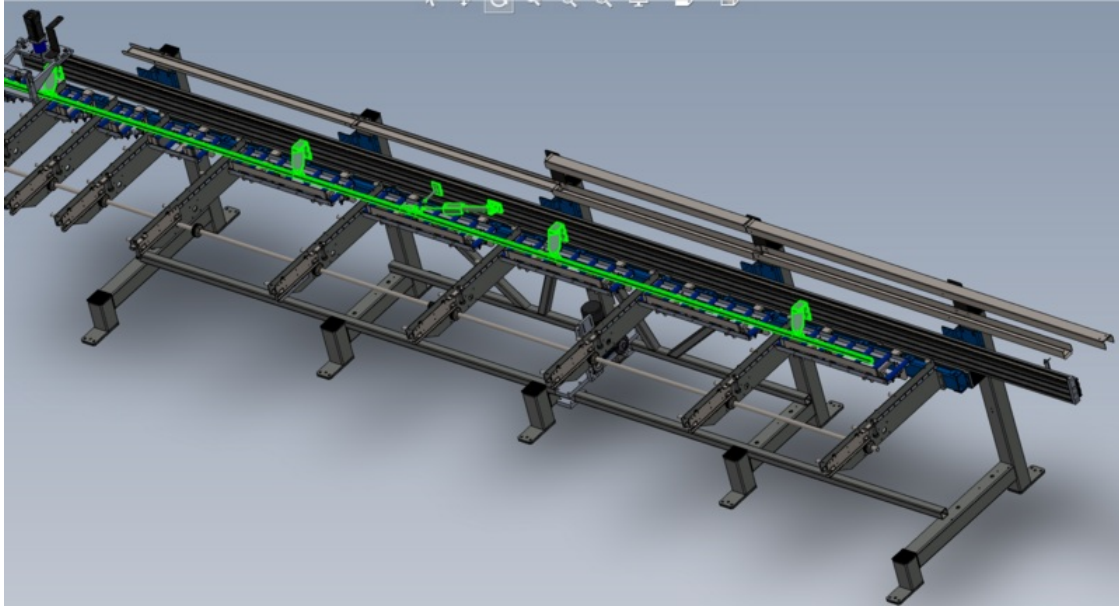

# Fichier:R0015278 Mount Completed Assemblies Section two Screenshot 2023-07-17 075756.png

