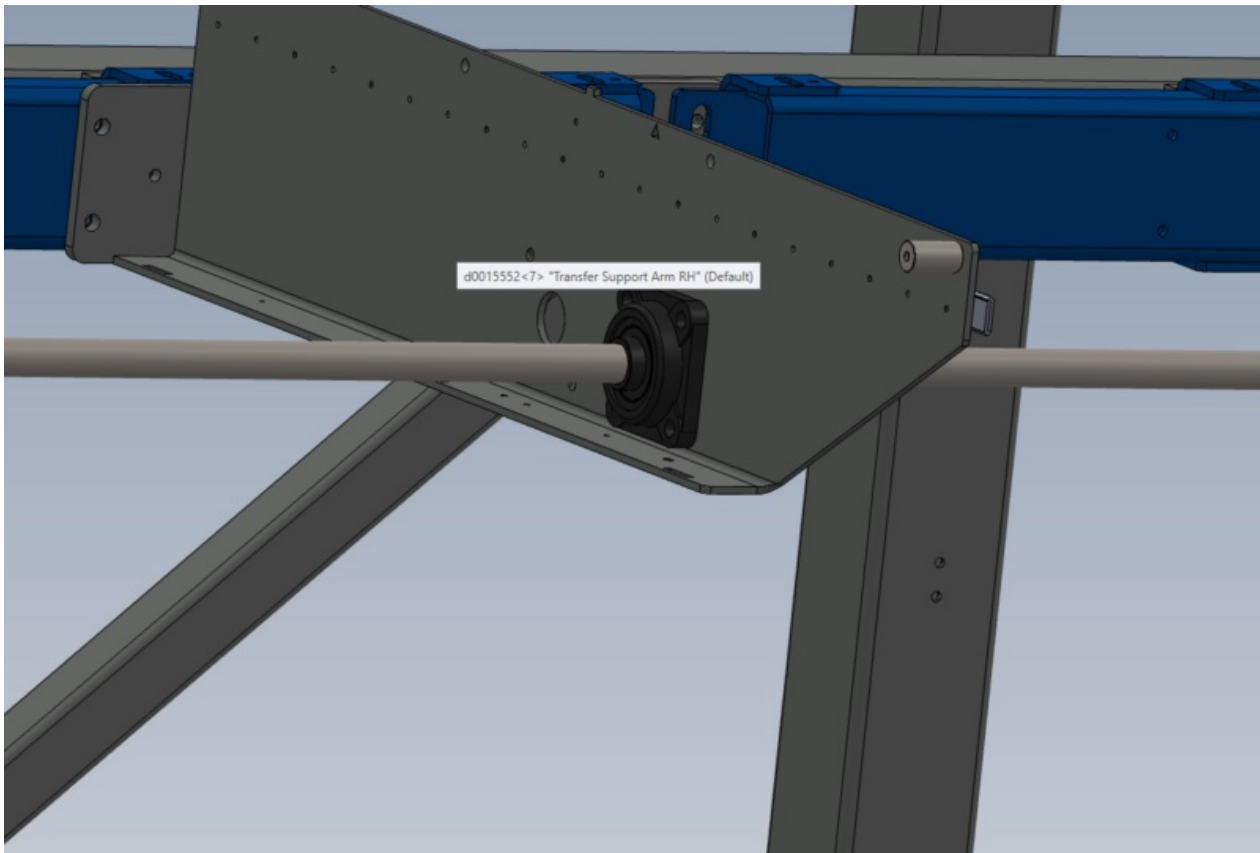

Fichier:R0015275 Fit shafts and pinions Screenshot 2023-07-06 114533.png



R0015275_Fit_shafts_and_pinions_Screenshot_2023-07-06_114533

File history

Click on a date/time to view the file as it appeared at that time.

	Date/Time	Thumbnail	Dimensions	User	Comment
current	12:45, 6 July 2023		1,170 × 788 (92 KB)	Gareth Green (talk contribs)	R0015275_Fit_shafts_and_pinions_Screenshot_2023-07-06_114533

Horizontal resolution	37.79 dpc
Vertical resolution	37.79 dpc