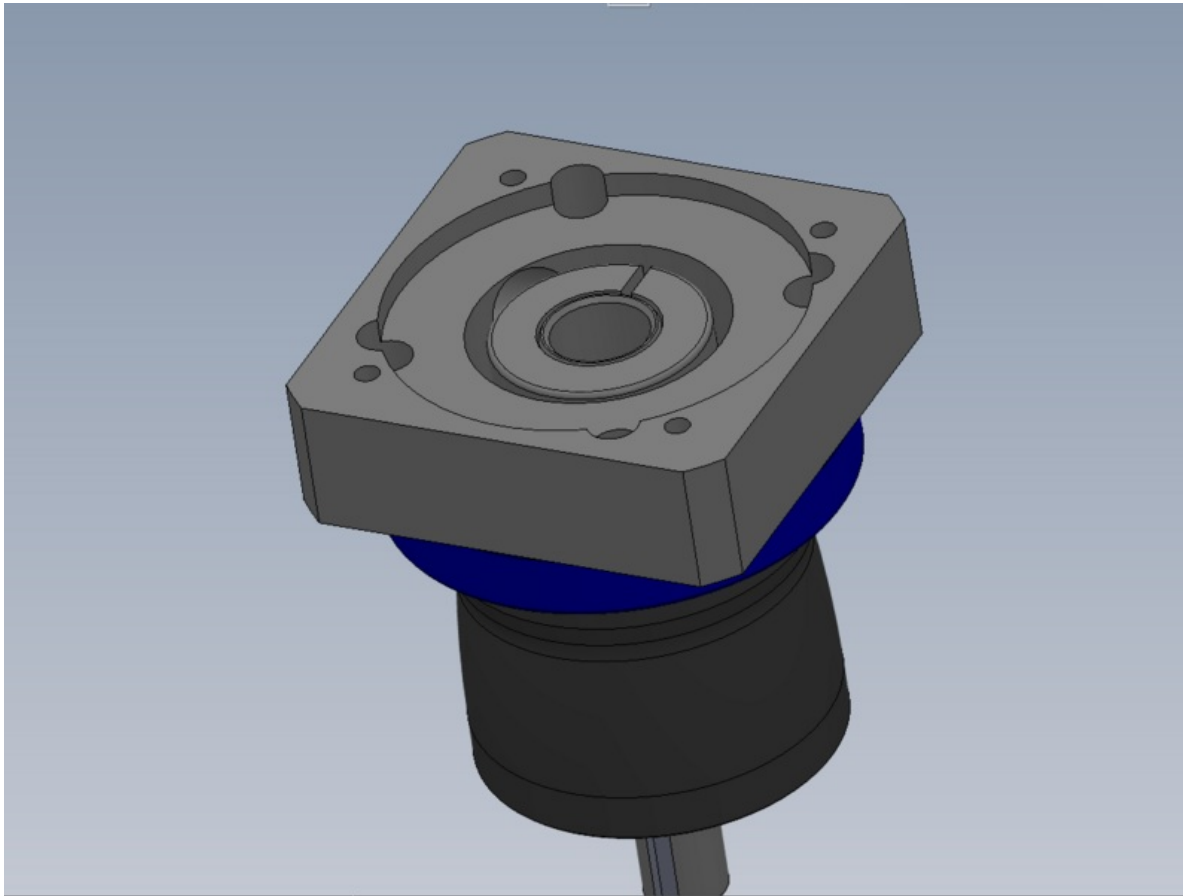

# Fichier:R0015274 Fit X Axis Gearbox and Motor Screenshot 2023-10-09 144435.png



R0015274\_Fit\_X\_Axis\_Gearbox\_and\_Motor\_Screenshot\_2023-10-09\_144435

## File history

Click on a date/time to view the file as it appeared at that time.

	Date/Time	Thumbnail	Dimensions	User	Comment
current	15:45, 9 October 2023		1,148 × 863 (42 KB)	Gareth Green (talk   contribs)	R0015274_Fit_X_Axis_Gearbox_and_Motor_Screenshot_2023-10-09_144435

Horizontal resolution	37.79 dpc
Vertical resolution	37.79 dpc