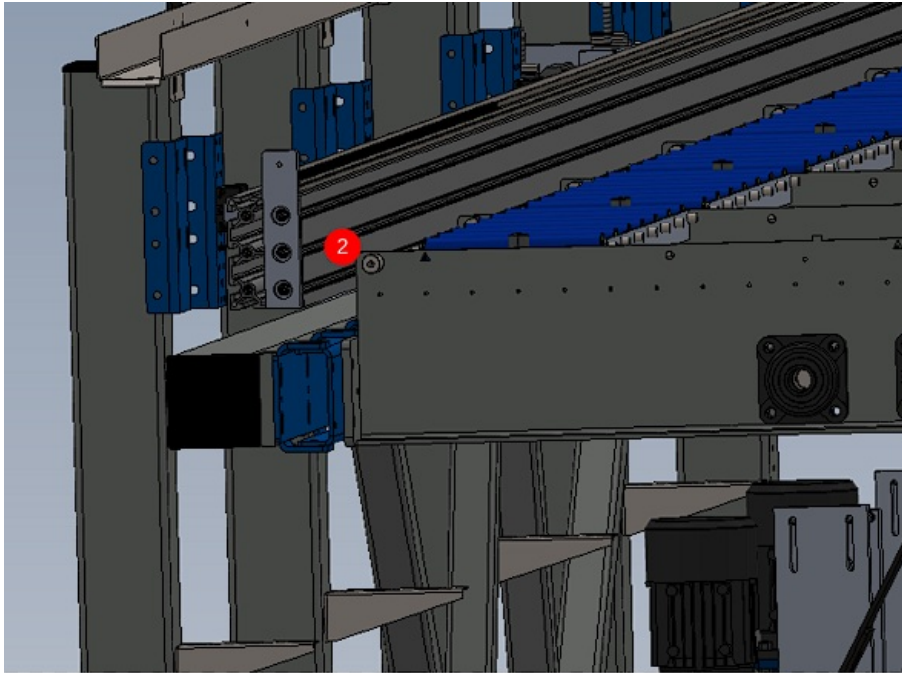

# Fichier:R0015274 Fit X Axis Gearbox and Motor Screenshot 2023-07-06 112151.png

No higher resolution available.


## File history

Click on a date/time to view the file as it appeared at that time.

	Date/Time	Thumbnail	Dimensions	User	Comment
current	12:23, 6 July 2023		590 × 439 (161 KB)	Gareth Green (talk   contribs)	R0015274_Fit_X_Axis_Gearbox_and_Motor_Screenshot_2023-07-06_112151