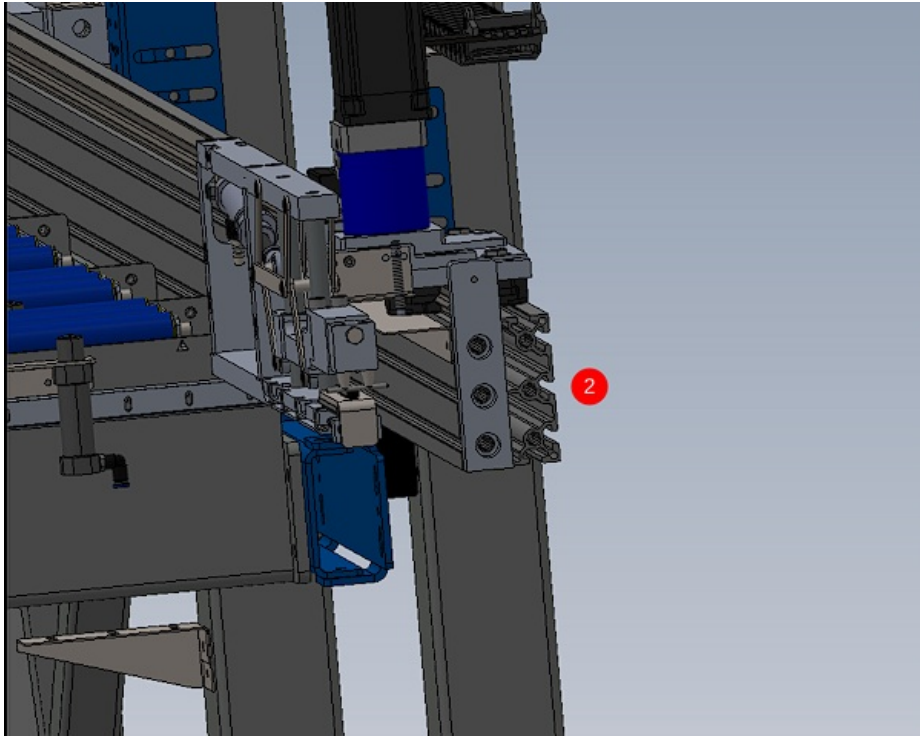

Fichier:R0015274 Fit X Axis Gearbox and Motor Screenshot 2023-07-06 112144.png

No higher resolution available.

R0015274_Fit_X_Axis_Gearbox_and_Motor_Screenshot_2023-07-06_112144

File history

Click on a date/time to view the file as it appeared at that time.

	Date/Time	Thumbnail	Dimensions	User	Comment
current	12:23, 6 July 2023		602 × 478 (178 KB)	Gareth Green (talk contribs)	R0015274_Fit_X_Axis_Gearbox_and_Motor_Screenshot_2023-07-06_112144

You cannot overwrite this file.

File usage

The following page links to this file:

R0015274 Fit X Axis Gearbox and Motor

Metadata

This file contains additional information, probably added from the digital camera or scanner used to create or digitize it. If the file has been modified from its original state, some details may not fully reflect the modified file.

Horizontal resolution	37.79 dpc
Vertical resolution	37.79 dpc