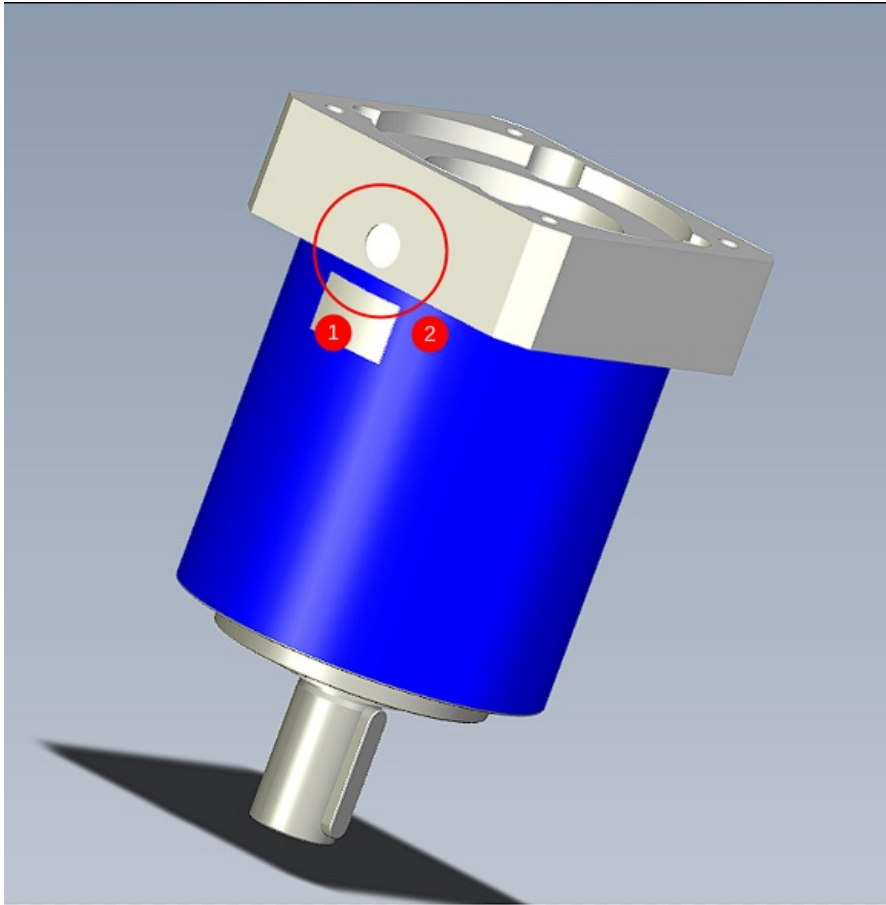

# Fichier:R0015274 Fit X Axis Gearbox and Motor Screenshot 2023-07-06 112131.png

No higher resolution available.


R0015274\_Fit\_X\_Axis\_Gearbox\_and\_Motor\_Screenshot\_2023-07-06\_112131

## File history

Click on a date/time to view the file as it appeared at that time.

	Date/Time	Thumbnail	Dimensions	User	Comment
current	12:23, 6 July 2023		581 × 589 (116 KB)	Gareth Green (talk   contribs)	R0015274_Fit_X_Axis_Gearbox_and_Motor_Screenshot_2023-07-06_112131