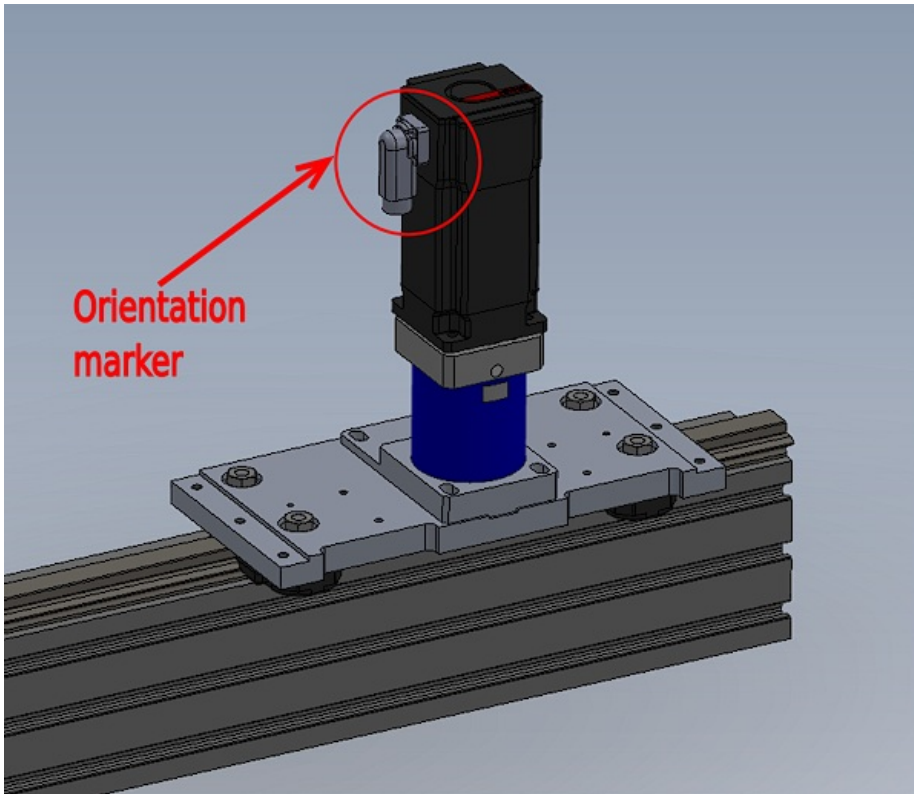

Fichier:R0015274 Fit X Axis Gearbox and Motor Screenshot 2023-07-06 112125.png

No higher resolution available.


R0015274_Fit_X_Axis_Gearbox_and_Motor_Screenshot_2023-07-06_112125

File history

Click on a date/time to view the file as it appeared at that time.

	Date/Time	Thumbnail	Dimensions	User	Comment
current	12:23, 6 July 2023		599 × 516 (149 KB)	Gareth Green (talk contribs)	R0015274_Fit_X_Axis_Gearbox_and_Motor_Screenshot_2023-07-06_112125

Horizontal resolution	37.79 dpc
Vertical resolution	37.79 dpc