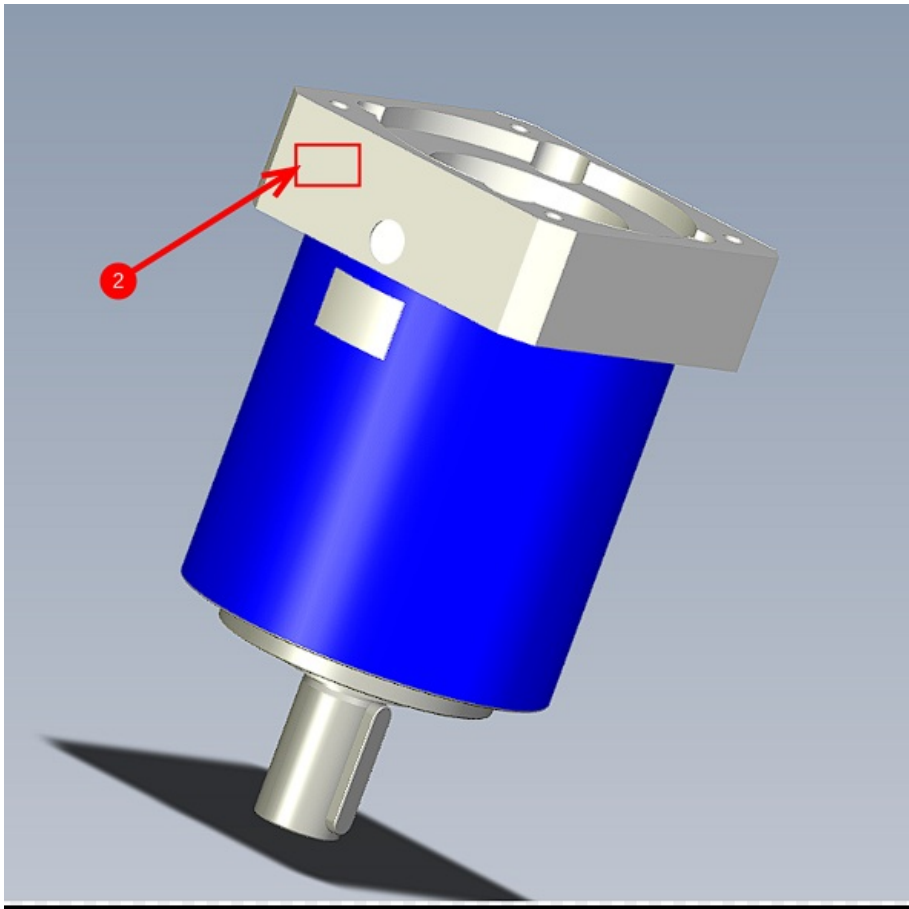

# Fichier:R0015274 Fit X Axis Gearbox and Motor Screenshot 2023-07-06 112112.png

No higher resolution available.


## File history

Click on a date/time to view the file as it appeared at that time.

	Date/Time	Thumbnail	Dimensions	User	Comment
current	12:22, 6 July 2023		596 × 590 (119 KB)	Gareth Green (talk   contribs)	R0015274_Fit_X_Axis_Gearbox_and_Motor_Screenshot_2023-07-06_112112