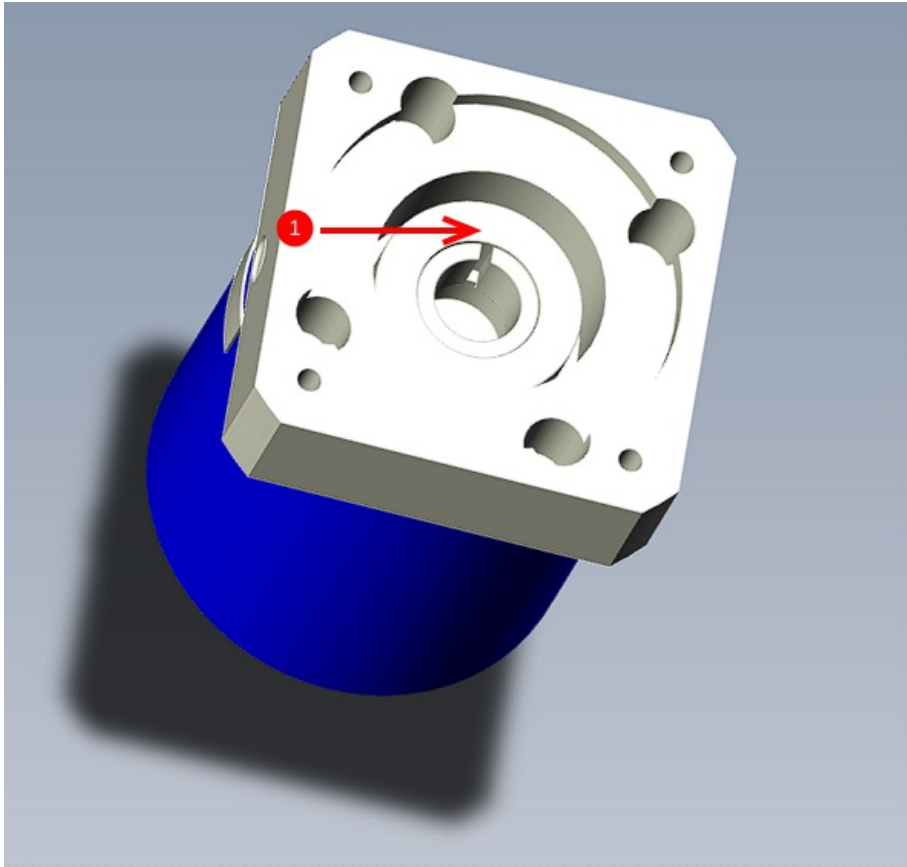

Fichier:R0015274 Fit X Axis Gearbox and Motor Screenshot 2023-07-06 112107.png

No higher resolution available.

R0015274_Fit_X_Axis_Gearbox_and_Motor_Screenshot_2023-07-06_112107

File history

Click on a date/time to view the file as it appeared at that time.

	Date/Time	Thumbnail	Dimensions	User	Comment
current	12:22, 6 July 2023		596 × 567 (139 KB)	Gareth Green (talk contribs)	R0015274_Fit_X_Axis_Gearbox_and_Motor_Screenshot_2023-07-06_112107

Horizontal resolution	37.79 dpc
Vertical resolution	37.79 dpc