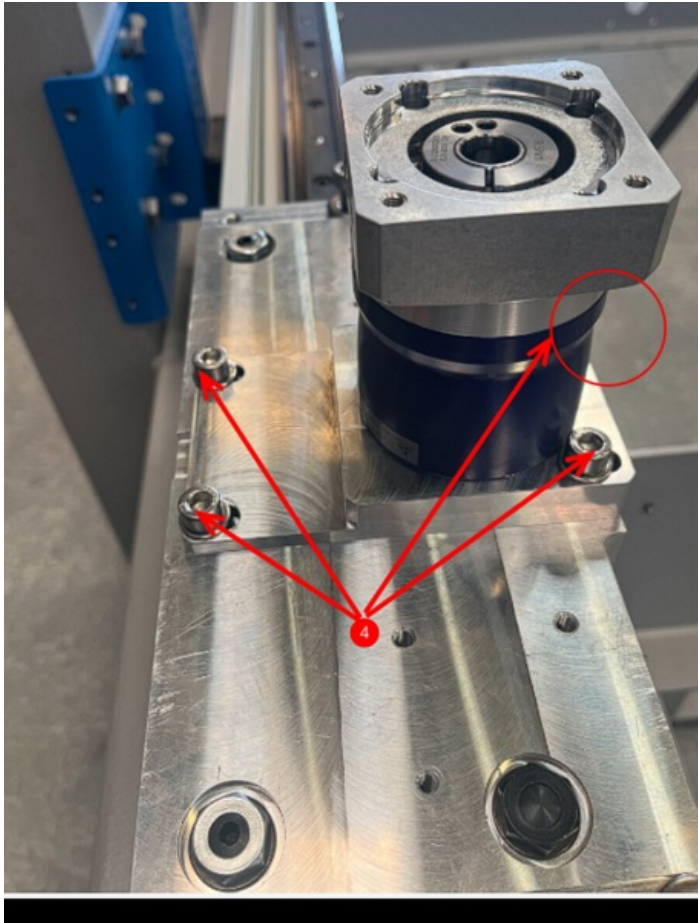

Fichier:R0015274 Fit X Axis Gearbox and Motor Screenshot 2023-07-06 112102.png



R0015274_Fit_X_Axis_Gearbox_and_Motor_Screenshot_2023-07-06_112102

File history

Click on a date/time to view the file as it appeared at that time.

	Date/Time	Thumbnail	Dimensions	User	Comment
current	12:22, 6 July 2023		572 × 754 (873 KB)	Gareth Green (talk contribs)	R0015274_Fit_X_Axis_Gearbox_and_Motor_Screenshot_2023-07-06_112102

Horizontal resolution	37.79 dpc
Vertical resolution	37.79 dpc