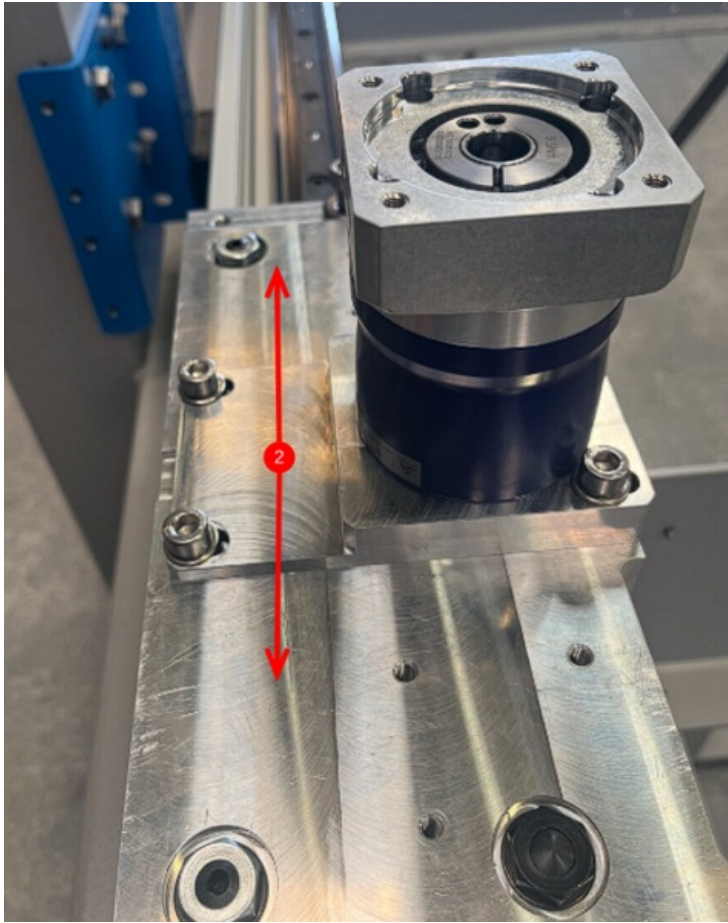

Fichier:R0015274 Fit X Axis Gearbox and Motor Screenshot 2023-07-06 112057.png



R0015274_Fit_X_Axis_Gearbox_and_Motor_Screenshot_2023-07-06_112057

File history

Click on a date/time to view the file as it appeared at that time.

	Date/Time	Thumbnail	Dimensions	User	Comment
current	12:22, 6 July 2023		554 × 700 (806 KB)	Gareth Green (talk contribs)	R0015274_Fit_X_Axis_Gearbox_and_Motor_Screenshot_2023-07-06_112057

Horizontal resolution	37.79 dpc
Vertical resolution	37.79 dpc