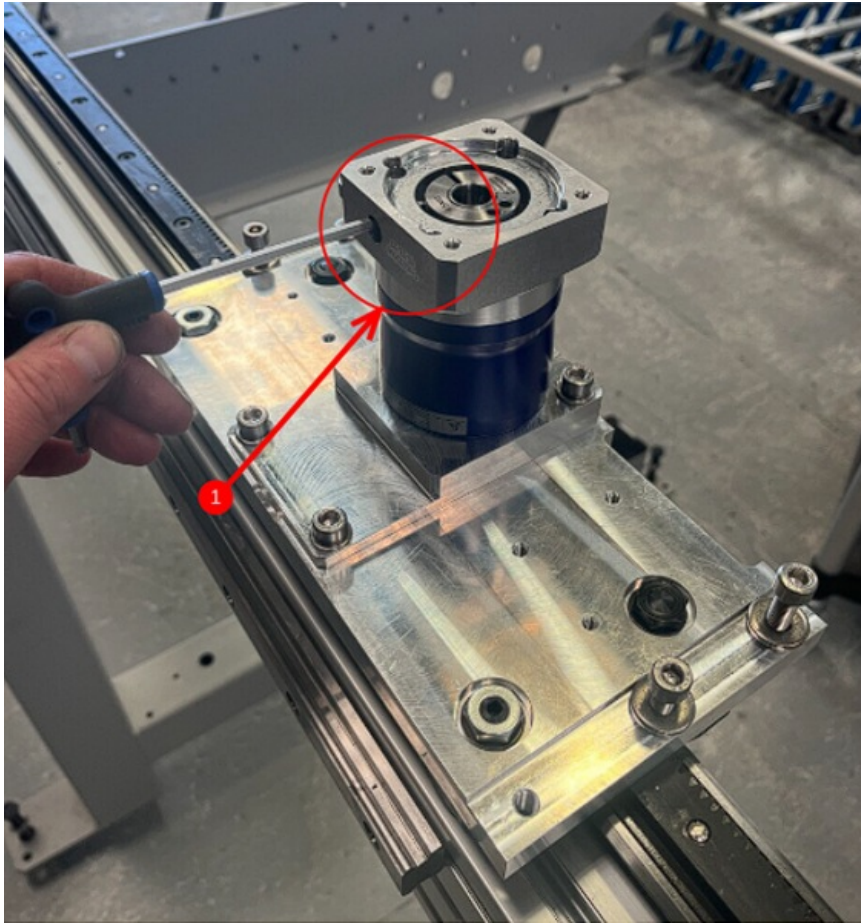

Fichier:R0015274 Fit X Axis Gearbox and Motor Screenshot 2023-07-06 112050.png



R0015274_Fit_X_Axis_Gearbox_and_Motor_Screenshot_2023-07-06_112050

File history

Click on a date/time to view the file as it appeared at that time.

	Date/Time	Thumbnail	Dimensions	User	Comment
current	12:22, 6 July 2023		593 × 633 (808 KB)	Gareth Green (talk contribs)	R0015274_Fit_X_Axis_Gearbox_and_Motor_Screenshot_2023-07-06_112050