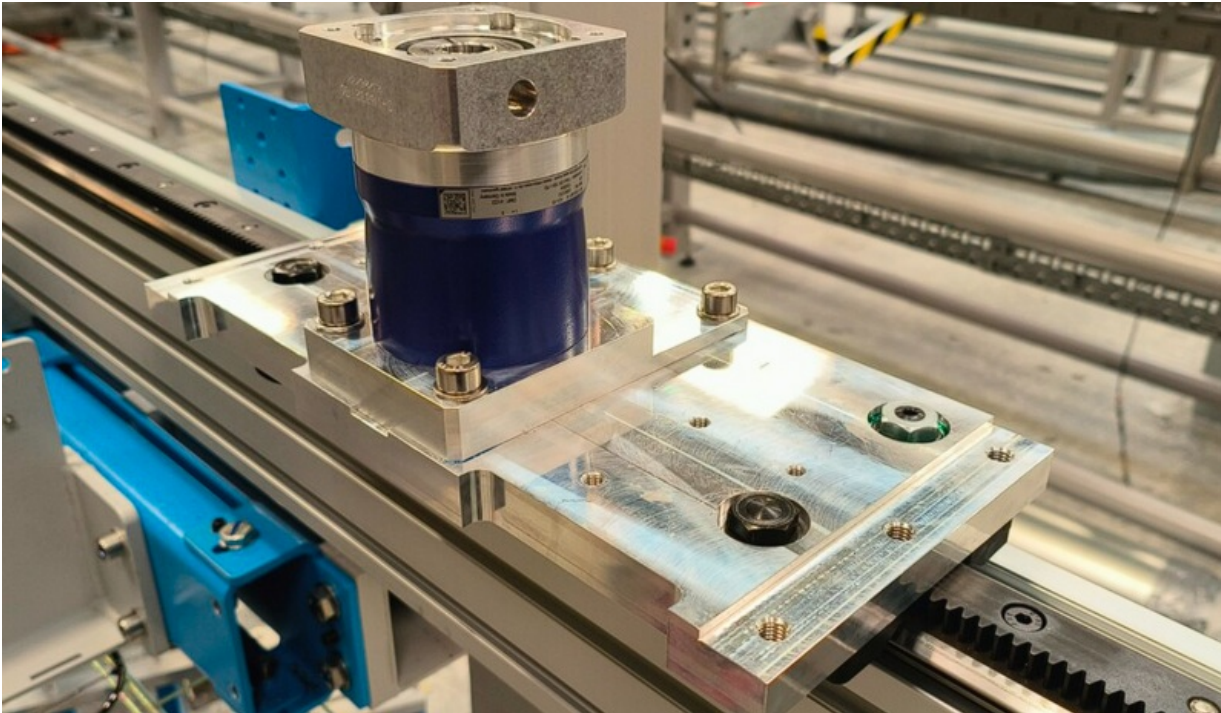

# Fichier:R0015274 Fit X Axis Gearbox and Motor Screenshot 2023-07-06 111855.png



R0015274\_Fit\_X\_Axis\_Gearbox\_and\_Motor\_Screenshot\_2023-07-06\_111855