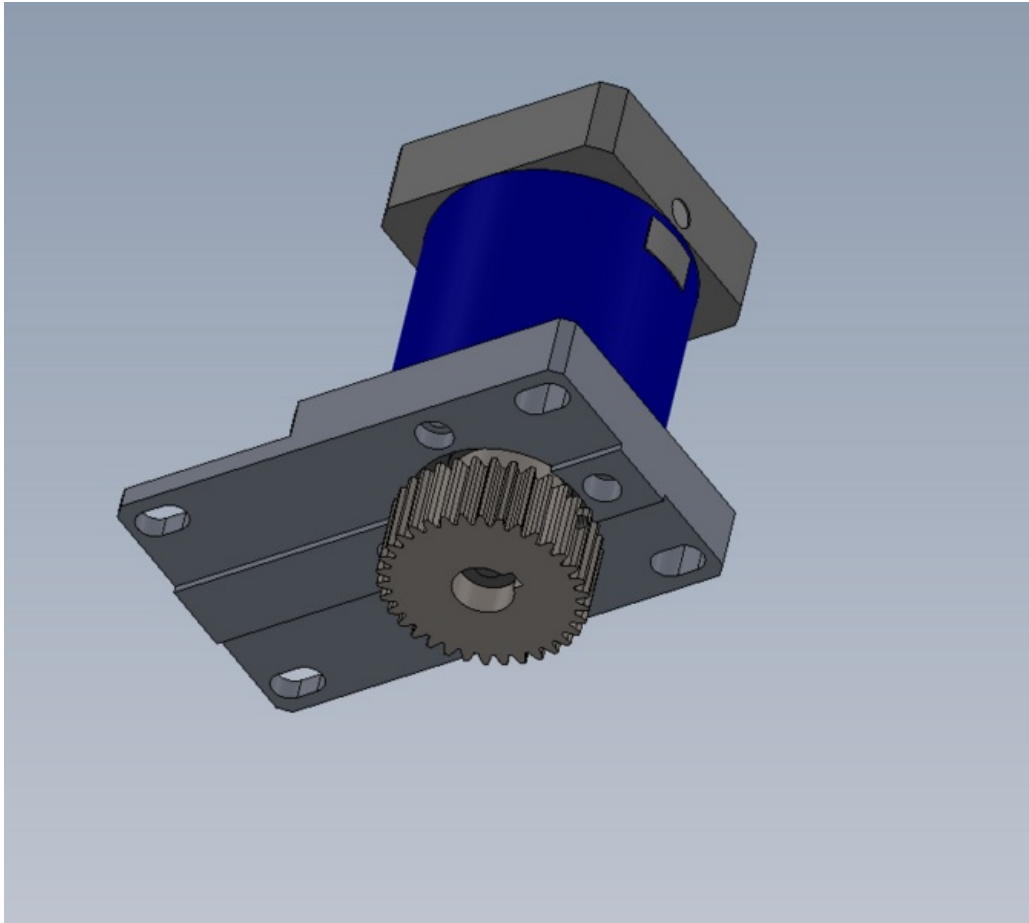

Fichier:R0015274 Fit X Axis Gearbox and Motor Screenshot 2023-07-06 111348.png



R0015274_Fit_X_Axis_Gearbox_and_Motor_Screenshot_2023-07-06_111348

File history

Click on a date/time to view the file as it appeared at that time.

	Date/Time	Thumbnail	Dimensions	User	Comment
current	12:14, 6 July 2023		808 × 718 (44 KB)	Gareth Green (talk contribs)	R0015274_Fit_X_Axis_Gearbox_and_Motor_Screenshot_2023-07-06_111348

You cannot overwrite this file.

File usage

The following page links to this file:

R0015274 Fit X Axis Gearbox and Motor

Metadata

This file contains additional information, probably added from the digital camera or scanner used to create or digitize it. If the file has been modified from its original state, some details may not fully reflect the modified file.

Horizontal resolution	37.79 dpc
Vertical resolution	37.79 dpc