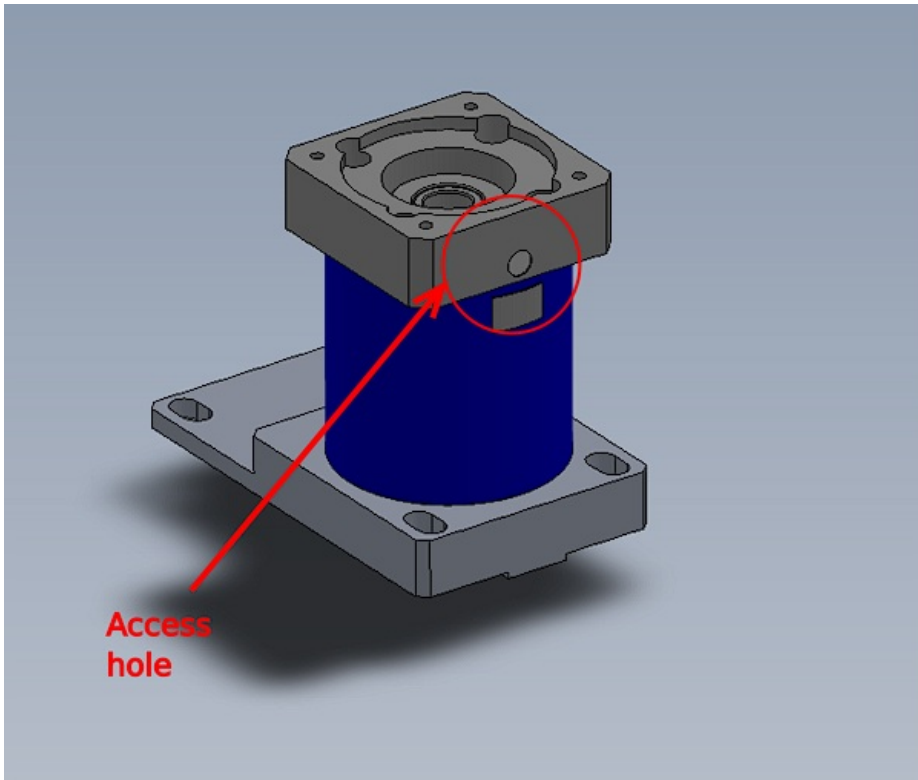

Fichier:R0015274 Fit X Axis Gearbox and Motor Screenshot 2023-07-06 111335.png

No higher resolution available.


R0015274_Fit_X_Axis_Gearbox_and_Motor_Screenshot_2023-07-06_111335

File history

Click on a date/time to view the file as it appeared at that time.

	Date/Time	Thumbnail	Dimensions	User	Comment
current	12:14, 6 July 2023		601 × 508 (106 KB)	Gareth Green (talk contribs)	R0015274_Fit_X_Axis_Gearbox_and_Motor_Screenshot_2023-07-06_111335

Horizontal resolution	37.79 dpc
Vertical resolution	37.79 dpc