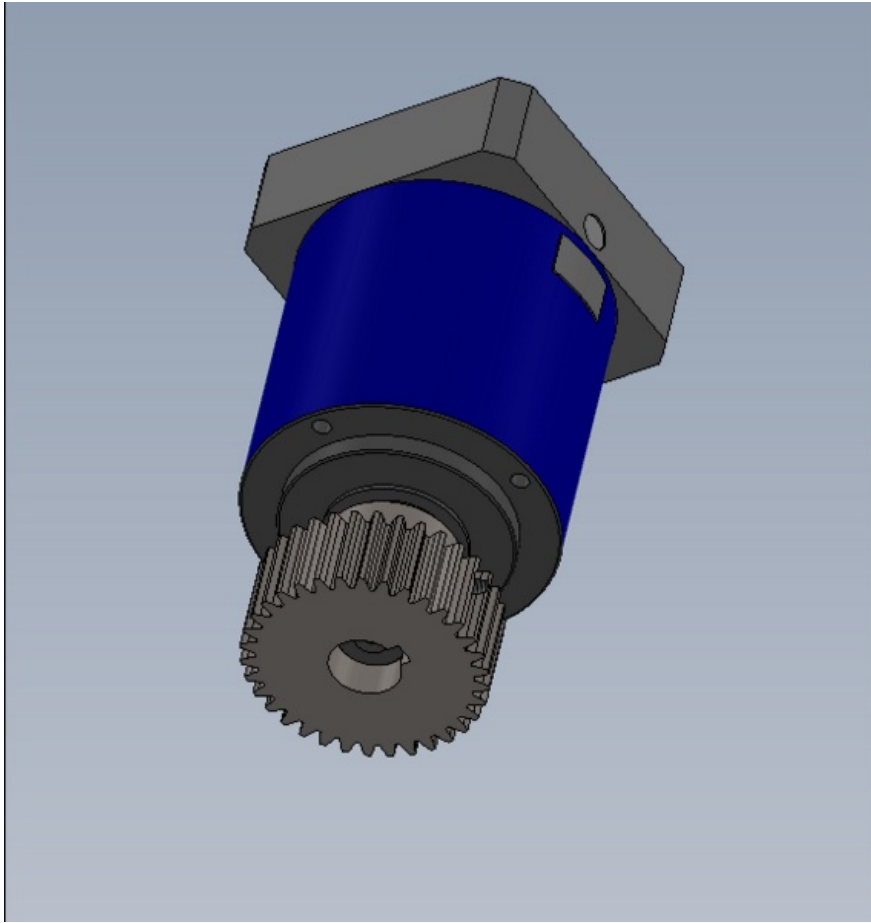

Fichier:R0015274 Fit X Axis Gearbox and Motor Screenshot 2023-07-06 111329.png



R0015274_Fit_X_Axis_Gearbox_and_Motor_Screenshot_2023-07-06_111329

File history

Click on a date/time to view the file as it appeared at that time.

	Date/Time	Thumbnail	Dimensions	User	Comment
current	12:14, 6 July 2023		581 × 613 (38 KB)	Gareth Green (talk contribs)	R0015274_Fit_X_Axis_Gearbox_and_Motor_Screenshot_2023-07-06_111329

Horizontal resolution	37.79 dpc
Vertical resolution	37.79 dpc