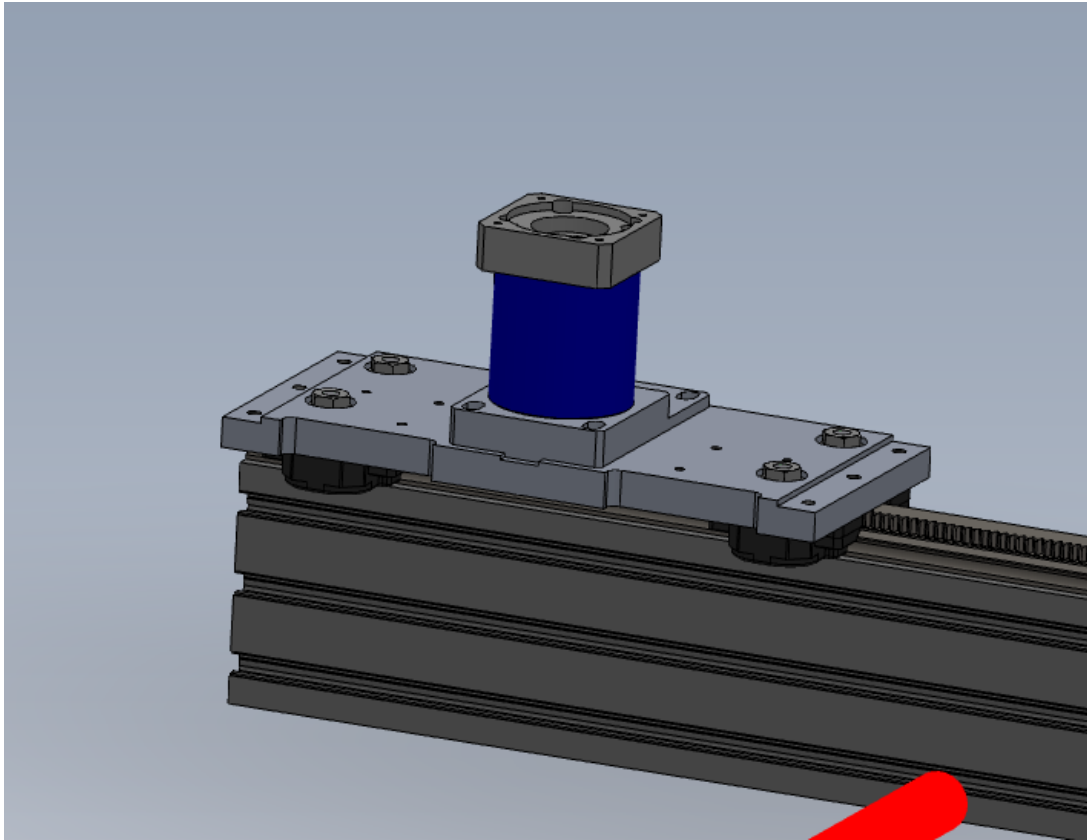

Fichier:R0015274 Fit X Axis Gearbox and Motor Screenshot 2023-07-06 111050.png

No higher resolution available.


R0015274_Fit_X_Axis_Gearbox_and_Motor_Screenshot_2023-07-06_111050

File history

Click on a date/time to view the file as it appeared at that time.

	Date/Time	Thumbnail	Dimensions	User	Comment
current	12:15, 6 July 2023		711 × 546 (50 KB)	Gareth Green (talk contribs)	R0015274_Fit_X_Axis_Gearbox_and_Motor_Screenshot_2023-07-06_111050

You cannot overwrite this file.

File usage

The following page links to this file:

R0015274 Fit X Axis Gearbox and Motor

Metadata

This file contains additional information, probably added from the digital camera or scanner used to create or digitize it. If the file has been modified from its original state, some details may not fully reflect the modified file.

Horizontal resolution	37.79 dpc
Vertical resolution	37.79 dpc