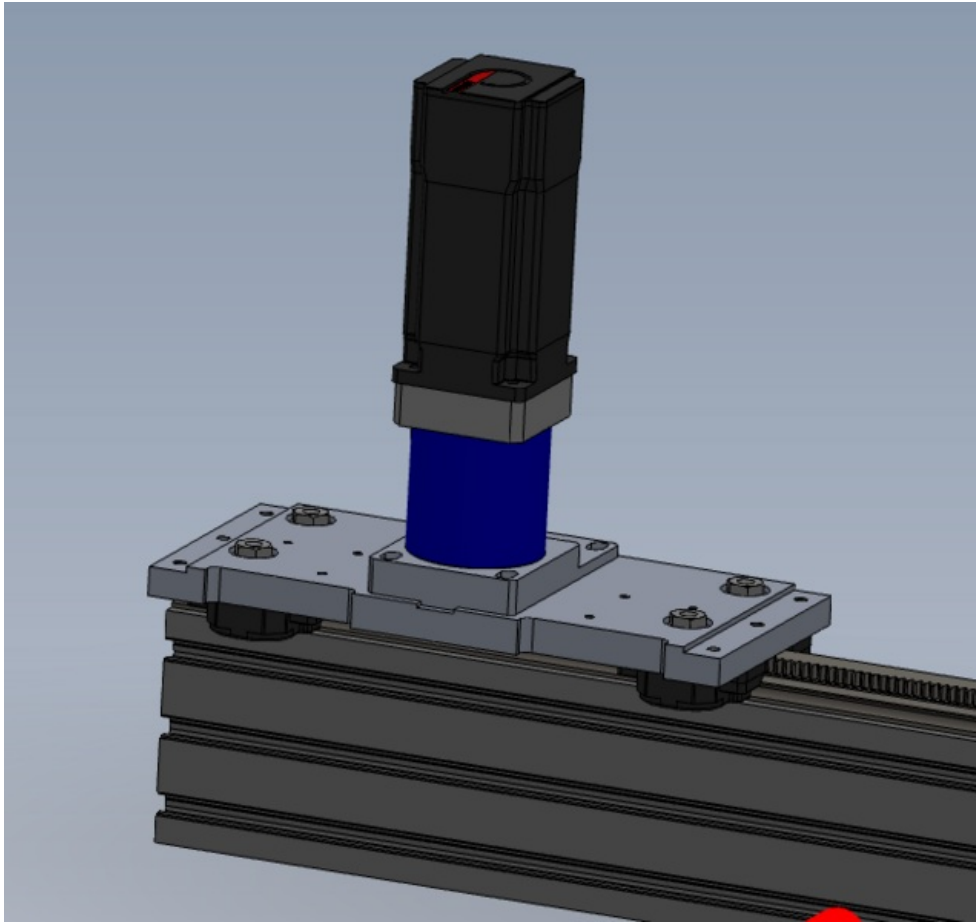

Fichier:R0015274 Fit X Axis Gearbox and Motor Screenshot 2023-07-06 110957.png



R0015274_Fit_X_Axis_Gearbox_and_Motor_Screenshot_2023-07-06_110957

File history

Click on a date/time to view the file as it appeared at that time.

	Date/Time	Thumbnail	Dimensions	User	Comment
current	12:11, 6 July 2023		662 × 623 (48 KB)	Gareth Green (talk contribs)	R0015274_Fit_X_Axis_Gearbox_and_Motor_Screenshot_2023-07-06_110957

You cannot overwrite this file.

File usage

The following page links to this file:

R0015274 Fit X Axis Gearbox and Motor

Metadata

This file contains additional information, probably added from the digital camera or scanner used to create or digitize it. If the file has been modified from its original state, some details may not fully reflect the modified file.

Horizontal resolution	37.79 dpc
Vertical resolution	37.79 dpc