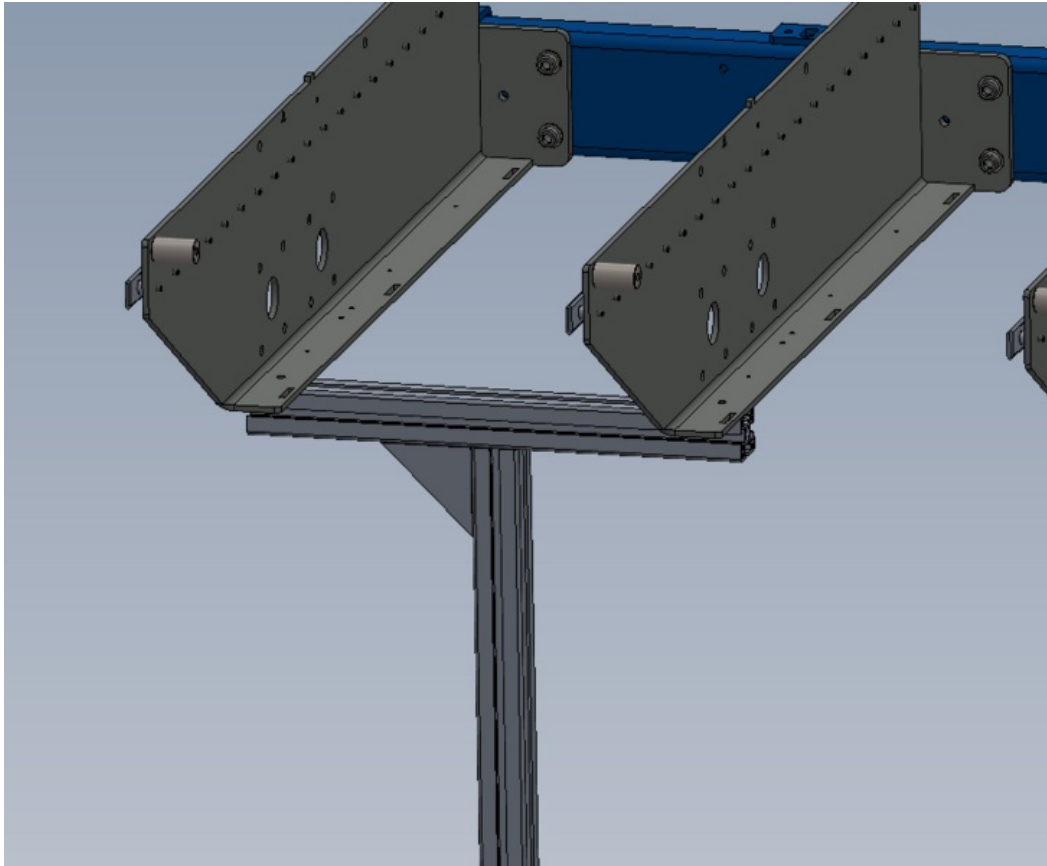

# Fichier:R0015273 Module E support arm alignment Screenshot 2023-12-04 110843.png



R0015273\_Module\_E\_support\_arm\_alignment\_Screenshot\_2023-12-04\_110843

## File history

Click on a date/time to view the file as it appeared at that time.

	Date/Time	Thumbnail	Dimensions	User	Comment
current	13:09, 4 December 2023		842 × 693 (37 KB)	Gareth Green (talk   contribs)	R0015273_Module_E_support_arm_alignment_Screenshot_2023-12-04_110843

Horizontal resolution	37.79 dpc
Vertical resolution	37.79 dpc