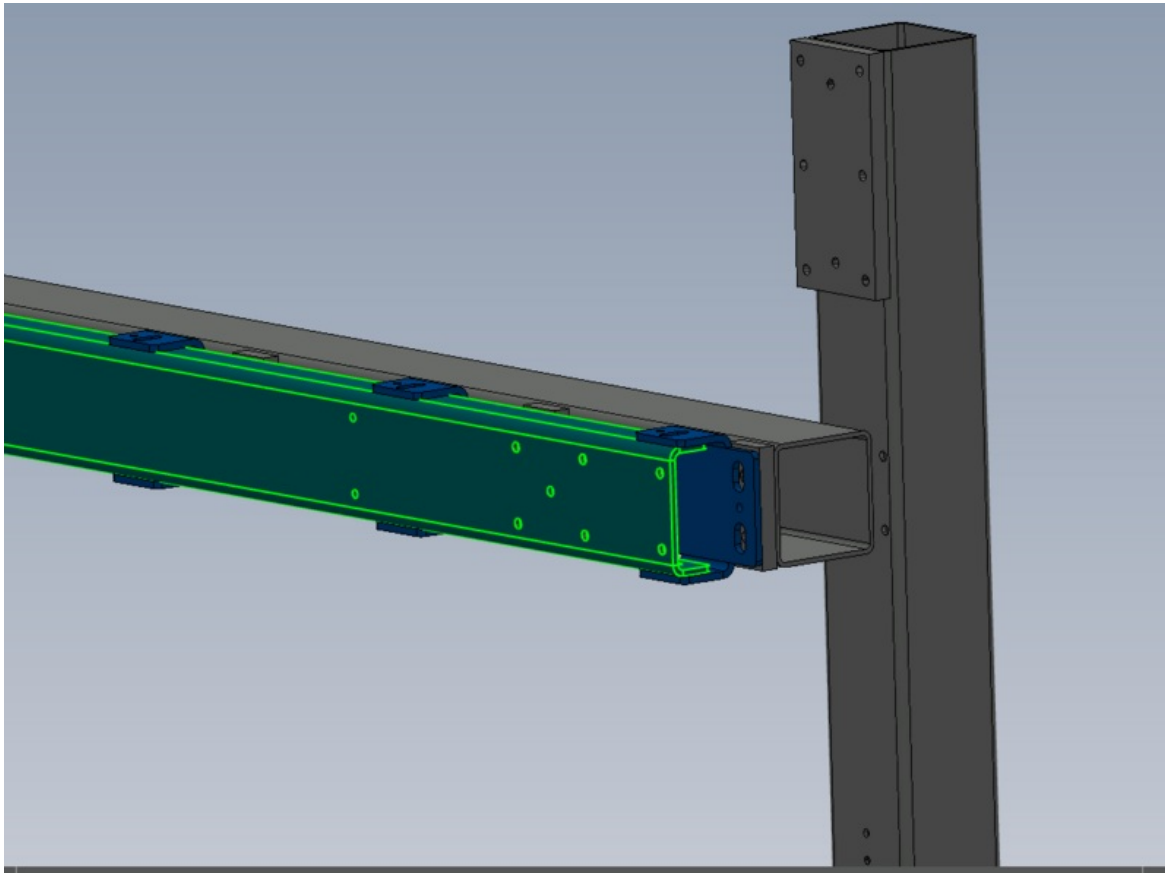

Fichier:R0015273 Module E support arm alignment Screenshot 2023-10-09 104606.png



R0015273_Module_E_support_arm_alignment_Screenshot_2023-10-09_104606

File history

Click on a date/time to view the file as it appeared at that time.

	Date/Time	Thumbnail	Dimensions	User	Comment
current	11:47, 9 October 2023		1,107 × 825 (40 KB)	Gareth Green (talk contribs)	R0015273_Module_E_support_arm_alignment_Screenshot_2023-10-09_104606

Horizontal resolution	37.79 dpc
Vertical resolution	37.79 dpc