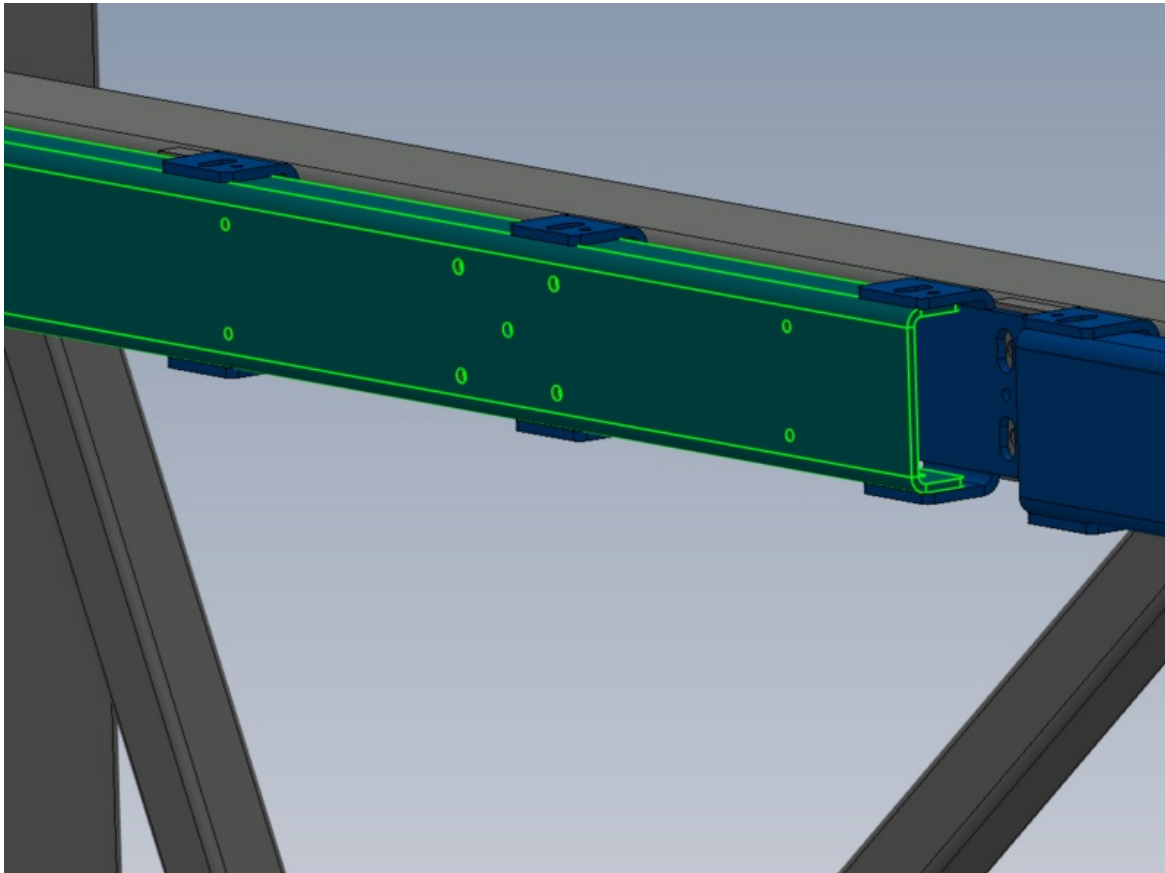

Fichier:R0015273 Module E support arm alignment Screenshot 2023-10-09 104553.png



R0015273_Module_E_support_arm_alignment_Screenshot_2023-10-09_104553

File history

Click on a date/time to view the file as it appeared at that time.

| | Date/Time | Thumbnail | Dimensions | User | Comment |
|---------|-----------------------|---|---------------------|--------------------------------|--|
| current | 11:47, 9 October 2023 |  | 1,125 × 838 (75 KB) | Gareth Green (talk contribs) | R0015273_Module_E_support_arm_alignment_Screenshot_2023-10-09_104553 |

| | |
|-----------------------|-----------|
| Horizontal resolution | 37.79 dpc |
| Vertical resolution | 37.79 dpc |