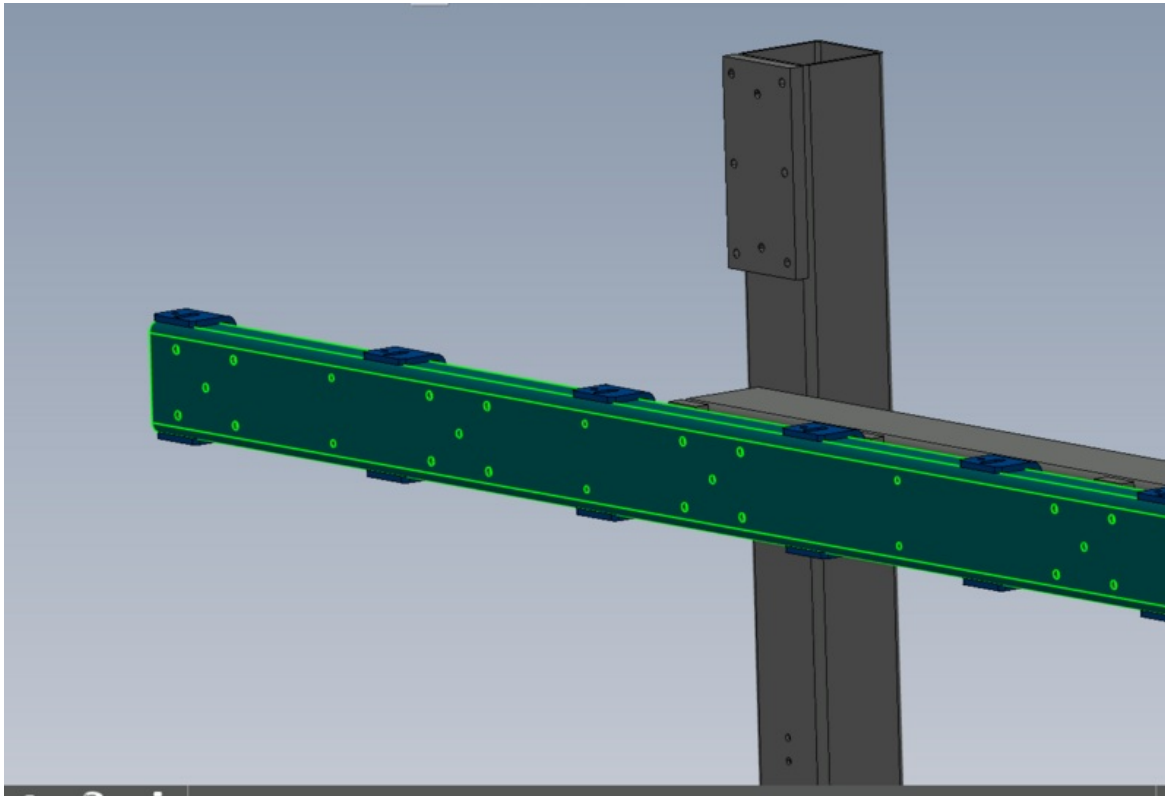

Fichier:R0015273 Module E support arm alignment Screenshot 2023-10-09 104532.png



R0015273_Module_E_support_arm_alignment_Screenshot_2023-10-09_104532

File history

Click on a date/time to view the file as it appeared at that time.

	Date/Time	Thumbnail	Dimensions	User	Comment
current	11:47, 9 October 2023		1,288 × 876 (47 KB)	Gareth Green (talk contribs)	R0015273_Module_E_support_arm_alignment_Screenshot_2023-10-09_104532

Horizontal resolution	37.79 dpc
Vertical resolution	37.79 dpc