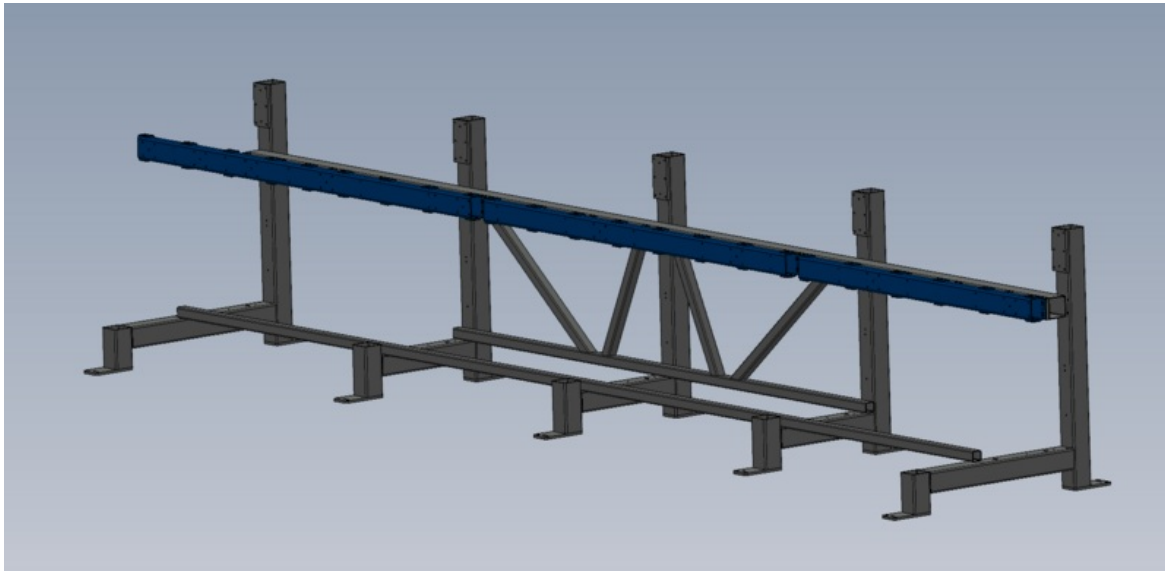

# Fichier:R0015273 Module E support arm alignment Screenshot 2023-10-09 104451.png



R0015273\_Module\_E\_support\_arm\_alignment\_Screenshot\_2023-10-09\_104451

## File history

Click on a date/time to view the file as it appeared at that time.

	Date/Time	Thumbnail	Dimensions	User	Comment
current	11:47, 9 October 2023		1,728 × 837 (88 KB)	Gareth Green (talk   contribs)	R0015273_Module_E_support_arm_alignment_Screenshot_2023-10-09_104451