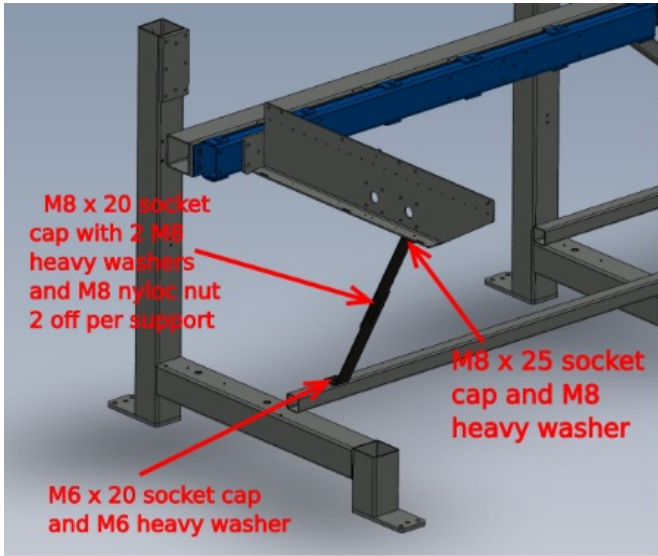

Fichier:R0015273 Module E support arm alignment Screenshot 2023-08-01 092354.png

No higher resolution available.


R0015273_Module_E_support_arm_alignment_Screenshot_2023-08-01_092354

File history

Click on a date/time to view the file as it appeared at that time.

	Date/Time	Thumbnail	Dimensions	User	Comment
current	10:24, 1 August 2023		449 × 375 (130 KB)	Gareth Green (talk contribs)	R0015273_Module_E_support_arm_alignment_Screenshot_2023-08-01_092354