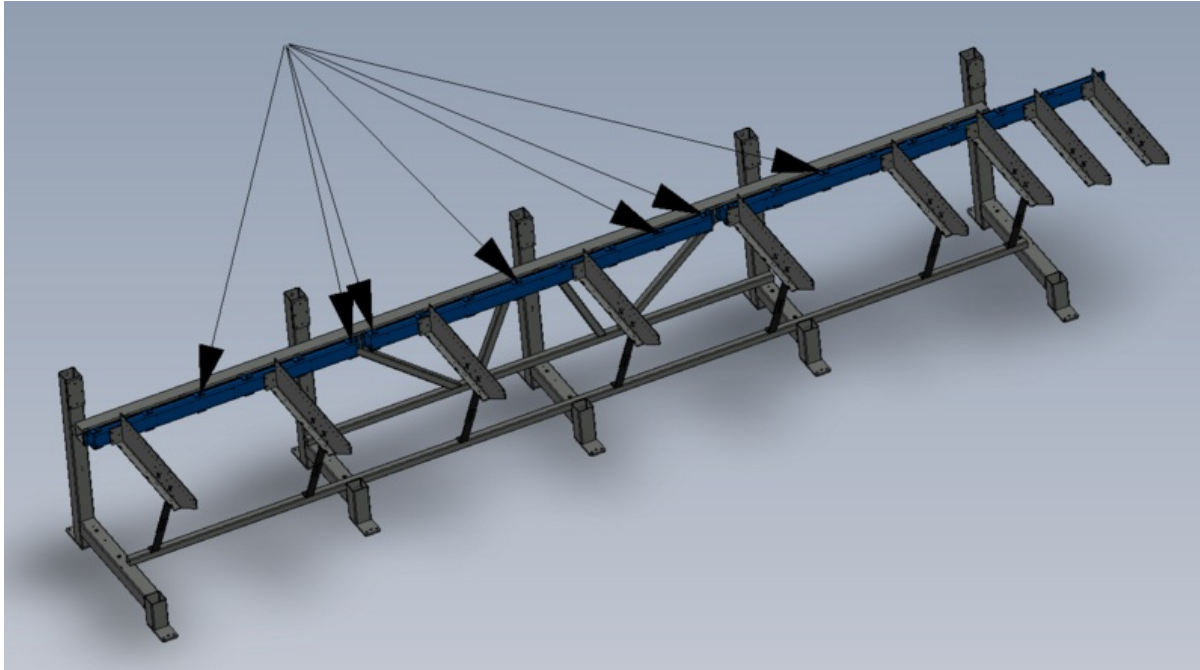

# Fichier:R0015273 Module E support arm alignment Screenshot 2023-07-06 085922.png



R0015273\_Module\_E\_support\_arm\_alignment\_Screenshot\_2023-07-06\_085922

## File history

Click on a date/time to view the file as it appeared at that time.

	Date/Time	Thumbnail	Dimensions	User	Comment
current	09:59, 6 July 2023		1,335 × 745 (382 KB)	Gareth Green (talk   contribs)	R0015273_Module_E_support_arm_alignment_Screenshot_2023-07-06_085922