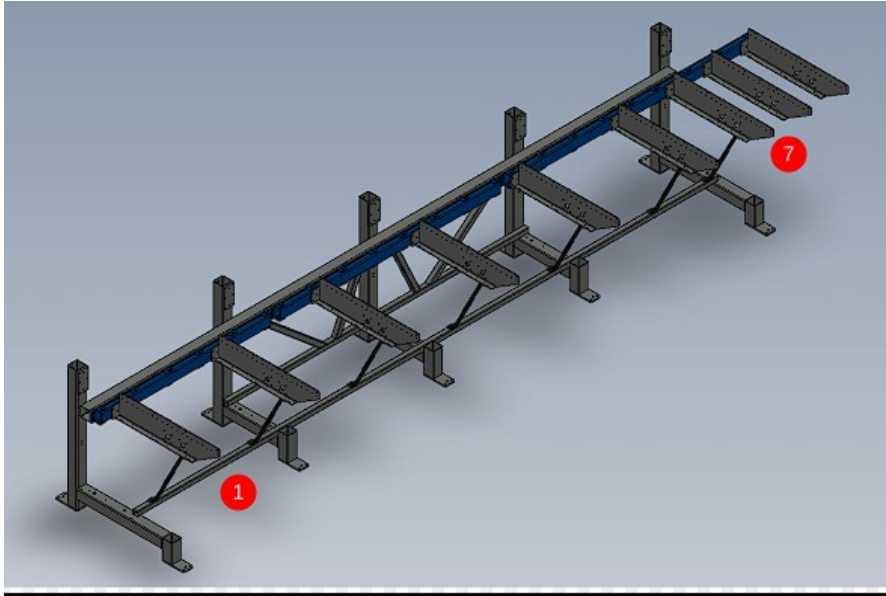

Fichier:R0015273 Module E support arm alignment Screenshot 2023-07-06 085639.png

No higher resolution available.


R0015273_Module_E_support_arm_alignment_Screenshot_2023-07-06_085639

File history

Click on a date/time to view the file as it appeared at that time.

	Date/Time	Thumbnail	Dimensions	User	Comment
current	09:56, 6 July 2023		593 × 396 (192 KB)	Gareth Green (talk contribs)	R0015273_Module_E_support_arm_alignment_Screenshot_2023-07-06_085639

Horizontal resolution	37.79 dpc
Vertical resolution	37.79 dpc