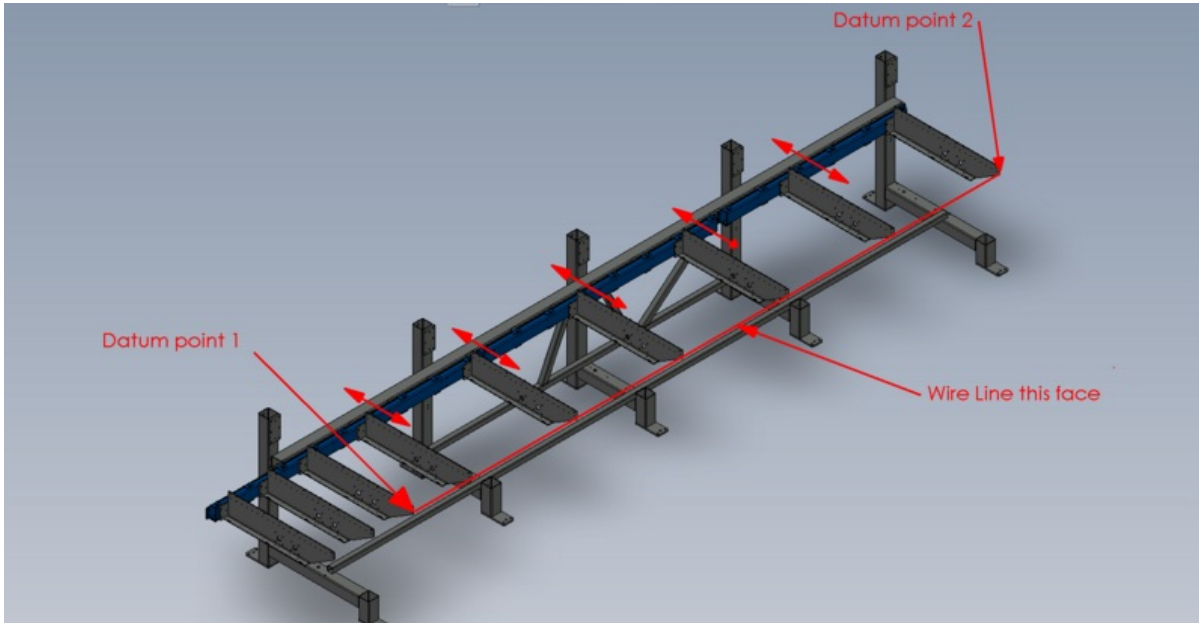

Fichier:R0015273 Module E support arm alignment Screenshot 2023-07-06 085548.png



R0015273_Module_E_support_arm_alignment_Screenshot_2023-07-06_085548

File history

Click on a date/time to view the file as it appeared at that time.

	Date/Time	Thumbnail	Dimensions	User	Comment
current	09:56, 6 July 2023		1,621 × 836 (396 KB)	Gareth Green (talk contribs)	R0015273_Module_E_support_arm_alignment_Screenshot_2023-07-06_085548

Horizontal resolution	37.79 dpc
Vertical resolution	37.79 dpc