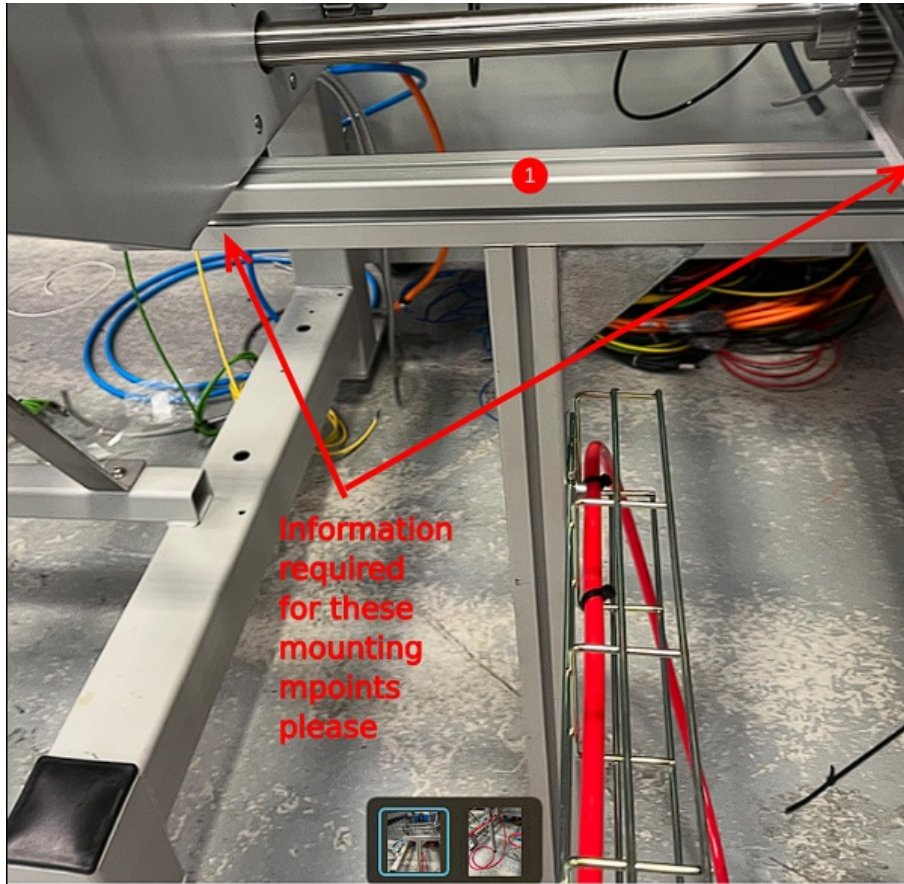

Fichier:R0015273 Module E support arm alignment Screenshot 2023-07-06 085340.png

No higher resolution available.


R0015273_Module_E_support_arm_alignment_Screenshot_2023-07-06_085340

File history

Click on a date/time to view the file as it appeared at that time.

	Date/Time	Thumbnail	Dimensions	User	Comment
current	09:54, 6 July 2023		603 × 586 (794 KB)	Gareth Green (talk contribs)	R0015273_Module_E_support_arm_alignment_Screenshot_2023-07-06_085340

Horizontal resolution	37.79 dpc
Vertical resolution	37.79 dpc