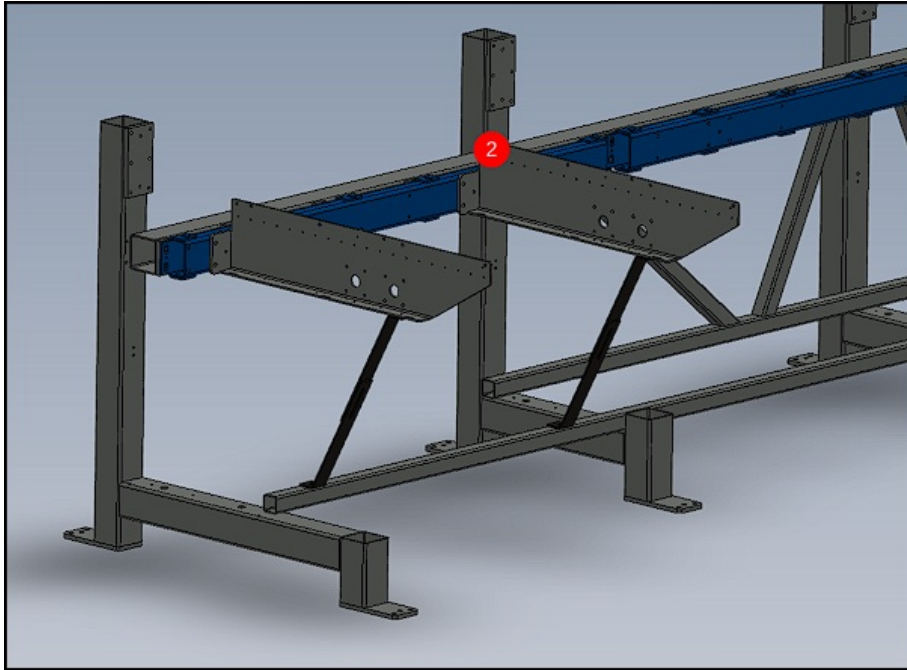

Fichier:R0015273 Module E support arm alignment Screenshot 2023-07-06 084132.png

No higher resolution available.


R0015273_Module_E_support_arm_alignment_Screenshot_2023-07-06_084132

File history

Click on a date/time to view the file as it appeared at that time.

	Date/Time	Thumbnail	Dimensions	User	Comment
current	09:50, 6 July 2023		605 × 446 (211 KB)	Gareth Green (talk contribs)	R0015273_Module_E_support_arm_alignment_Screenshot_2023-07-06_084132

Horizontal resolution	37.79 dpc
Vertical resolution	37.79 dpc